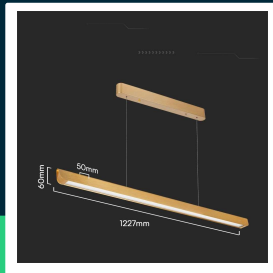

36W LED linear hanging suspension light diffuser plate type
CCT:3in1 matte gold

SKU 23348 EAN 3800170218581 VT-7-35

Related products (SKUs): 23345, 23346, 23347

TECHNICAL SPECIFICATION

Power	36W	Material	PS+Aluminium	Certifications	CE, EMC, ROHS
Luminous flux (lm)	2880 lm	Housing color	Matte gold	Efficacy (lm/W)	80 lm/W
Light color	CCT tunable white	Type	Suspended	Additional information	Power supply LIFUD
Color temperature	3000K-4000K-6400K	Dimming	NIE	ETIM	ECO01951
Beam angle	100°	IP rating	IP20	CN code	8539 51 00
Voltage	230V	Operating time	30000h	EPREL	1892140
SKU	SKU 23348	Ignition time (100%)	0.001s		
EAN barcode	3800170218581	Size	1227x50x60mm		
Product code	VT-7-35	Product weight	2,92		
Energy class	F	Volume	0,0118		
Base	Integrated LED fixture	Pack length	1237mm		
LED module type	SAMSUNG	Pack width	58mm		
Lifetime	30000h	Pack height	140mm		
Input voltage	AC:200-240V, 50Hz	Master carton	6		
Power factor	>0,9	Brand	V-TAC		
CRI	80+	Warranty	5y		

36W LED linear hanging suspension light diffuser plate type
CCT:3in1 matte gold

SKU 23348 EAN 3800170218581 VT-7-35

Related products (SKUs): 23345, 23346, 23347

Product description

- V-TAC suspended linear luminaire
- 5-year warranty
- SAMSUNG LED chip
- LIFUD power supply
- MAT diffuser 100 degrees
- Long service life - 30.000 hours
- Built-in light color switch 3000K/4000K/6400K
- Built-in mechanism for easy suspension height adjustment