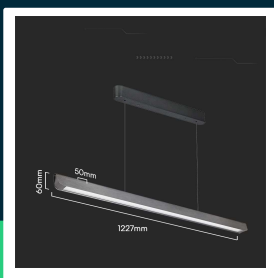

36W LED linear hanging suspension light diffuser plate type
CCT:3in1 matte grey

SKU 23347 EAN 3800170218574 VT-7-35

Related products (SKUs): 23345, 23346, 23348

TECHNICAL SPECIFICATION

Power	36W	Material	PS+Aluminium	Certifications	CE, EMC, ROHS
Luminous flux (lm)	2880 lm	Housing color	Matte grey	Efficacy (lm/W)	80 lm/W
Light color	CCT tunable white	Type	Suspended	Additional information	Power supply LIFUD
Color temperature	3000K-4000K-6400K	Dimming	NIE	ETIM	ECO01951
Beam angle	100°	IP rating	IP20	CN code	8539 51 00
Voltage	230V	Operating time	30000h	EPREL	1892139
SKU	SKU 23347	Ignition time (100%)	0.001s		
EAN barcode	3800170218574	Size	1227x50x60mm		
Product code	VT-7-35	Product weight	2,92		
Energy class	F	Volume	0,0118		
Base	Integrated LED fixture	Pack length	1237mm		
LED module type	SAMSUNG	Pack width	58mm		
Lifetime	30000h	Pack height	140mm		
Input voltage	AC:200-240V, 50Hz	Master carton	6		
Power factor	>0,9	Brand	V-TAC		
CRI	80+	Warranty	5y		

36W LED linear hanging suspension light diffuser plate type
CCT:3in1 matte grey

SKU 23347 EAN 3800170218574 VT-7-35

Related products (SKUs): 23345, 23346, 23348

Product description

- V-TAC suspended linear luminaire
- 5-year warranty
- SAMSUNG LED chip
- LIFUD power supply
- MAT diffuser 100 degrees
- Long service life - 30.000 hours
- Built-in light color switch 3000K/4000K/6400K
- Built-in mechanism for easy suspension height adjustment