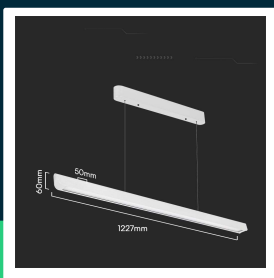

**36W LED linear hanging suspension light diffuser plate type**  
**CCT:3in1 white**

SKU 23346 EAN 3800170218567 VT-7-35

Related products (SKUs): 23345, 23347, 23348

## TECHNICAL SPECIFICATION

Power	36W	Material	PS+Aluminium	Certifications	CE, EMC, ROHS
Luminous flux (lm)	2880 lm	Housing color	White	Efficacy (lm/W)	80 lm/W
Light color	CCT tunable white	Type	Suspended	Additional information	Power supply LIFUD
Color temperature	3000K-4000K-6400K	Dimming	NIE	ETIM	ECO01951
Beam angle	100°	IP rating	IP20	CN code	8539 51 00
Voltage	230V	Operating time	30000h	EPREL	1892138
SKU	SKU 23346	Ignition time (100%)	0.001s		
EAN barcode	3800170218567	Size	1227x50x60mm		
Product code	VT-7-35	Product weight	2,92		
Energy class	F	Volume	0,011616		
Base	Integrated LED fixture	Pack length	1237mm		
LED module type	SAMSUNG	Pack width	58mm		
Lifetime	30000h	Pack height	140mm		
Input voltage	AC:200-240V, 50Hz	Master carton	6		
Power factor	>0,9	Brand	V-TAC		
CRI	80+	Warranty	5y		