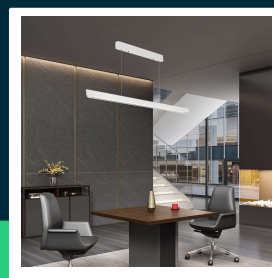

**36W LED linear hanging suspension light diffuser plate type**  
**CCT:3in1 white**

SKU 23346 EAN 3800170218567 VT-7-35

Related products (SKUs): 23345, 23347, 23348

## TECHNICAL SPECIFICATION

Power	36W	Material	PS+Aluminium	Certifications	CE, EMC, ROHS
Luminous flux (lm)	2880 lm	Housing color	White	Efficacy (lm/W)	80 lm/W
Light color	CCT tunable white	Type	Suspended	Additional information	Power supply LIFUD
Color temperature	3000K-4000K-6400K	Dimming	NIE	ETIM	ECO01951
Beam angle	100°	IP rating	IP20	CN code	8539 51 00
Voltage	230V	Operating time	30000h	EPREL	1892138
SKU	SKU 23346	Ignition time (100%)	0.001s		
EAN barcode	3800170218567	Size	1227x50x60mm		
Product code	VT-7-35	Product weight	2,92		
Energy class	F	Volume	0,011616		
Base	Integrated LED fixture	Pack length	1237mm		
LED module type	SAMSUNG	Pack width	58mm		
Lifetime	30000h	Pack height	140mm		
Input voltage	AC:200-240V, 50Hz	Master carton	6		
Power factor	>0,9	Brand	V-TAC		
CRI	80+	Warranty	5y		

## Product description

- V-TAC suspended linear luminaire
- 5-year warranty
- SAMSUNG LED chip
- LIFUD power supply
- MAT diffuser 100 degrees
- Long service life - 30.000 hours
- Built-in light color switch 3000K/4000K/6400K
- Built-in mechanism for easy suspension height adjustment