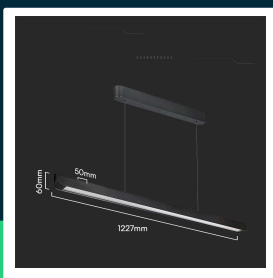

**36W LED linear hanging suspension light diffuser plate type
CCT:3in1 black**

SKU 23345 EAN 3800170218550 VT-7-35

Related products (SKUs): 23346, 23347, 23348

TECHNICAL SPECIFICATION

Power	36W	Material	PS+Aluminium	Certifications	CE, EMC, ROHS
Luminous flux (lm)	2880 lm	Housing color	Black	Efficacy (lm/W)	80 lm/W
Light color	CCT tunable white	Type	Suspended	Additional information	Power supply LIFUD
Color temperature	3000K-4000K-6400K	Dimming	NIE	ETIM	ECO01951
Beam angle	100°	IP rating	IP20	CN code	8539 51 00
Voltage	230V	Operating time	30000h	EPREL	1892137
SKU	SKU 23345	Ignition time (100%)	0.001s		
EAN barcode	3800170218550	Size	1227x50x60mm		
Product code	VT-7-35	Product weight	2,92		
Energy class	F	Volume	0,011616		
Base	Integrated LED fixture	Pack length	1237mm		
LED module type	SAMSUNG	Pack width	58mm		
Lifetime	30000h	Pack height	140mm		
Input voltage	AC:200-240V, 50Hz	Master carton	6		
Power factor	>0,9	Brand	V-TAC		
CRI	80+	Warranty	5y		

**36W LED linear hanging suspension light diffuser plate type
CCT:3in1 black**

SKU 23345 EAN 3800170218550 VT-7-35

Related products (SKUs): 23346, 23347, 23348

Product description

- V-TAC suspended linear luminaire
- 5-year warranty
- SAMSUNG LED chip
- LIFUD power supply
- MAT diffuser 100 degrees
- Long service life - 30.000 hours
- Built-in light color switch 3000K/4000K/6400K
- Built-in mechanism for easy suspension height adjustment