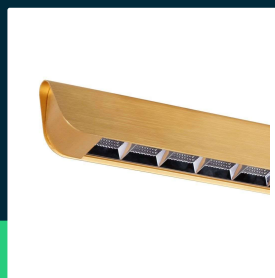

36W LED linear hanging suspension light lens type CCT:3in1 matte gold

SKU 23344 EAN 3800170218543 VT-7-36

Related products (SKUs): 23341, 23342, 23343

TECHNICAL SPECIFICATION

Power	36W	Material	PC+Aluminium	Certifications	CE, EMC, ROHS
Luminous flux (lm)	2880 lm	Housing color	Matte gold	Efficacy (lm/W)	80 lm/W
Light color	CCT tunable white	Type	Suspended	Additional information	Power supply LIFUD
Color temperature	3000K-4000K-6400K	Dimming	NIE	ETIM	EC001951
Beam angle	60°	IP rating	IP20	CN code	8539 51 00
Voltage	230V	Operating time	30000h	EPREL	1892136
SKU	SKU 23344	Ignition time (100%)	0.001s		
EAN barcode	3800170218543	Size	1227x50x60mm		
Product code	VT-7-36	Product weight	3,02		
Energy class	F	Volume	0,011666		
Base	Integrated LED fixture	Pack length	1237mm		
LED module type	SAMSUNG	Pack width	58mm		
Lifetime	30000h	Pack height	140mm		
Input voltage	AC:200-240V, 50Hz	Master carton	6		
Power factor	>0,9	Brand	V-TAC		
CRI	80+	Warranty	5y		

**36W LED linear hanging suspension light lens type CCT:3in1
matte gold**

SKU 23344

EAN 3800170218543

VT-7-36

Related products (SKUs): 23341, 23342, 23343

Product description

- V-TAC suspended linear luminaire
- 5-year warranty
- SAMSUNG LED chip
- LIFUD power supply
- Lenses 60 degrees
- Long service life - 30.000 hours
- Built-in light color switch 3000K/4000K/6400K
- Built-in mechanism for easy suspension height adjustment