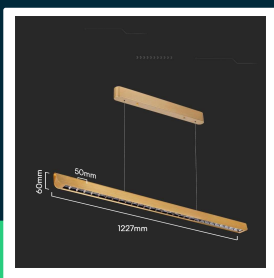

36W LED linear hanging suspension light lens type CCT:3in1 matte gold

SKU 23344 EAN 3800170218543 VT-7-36

Related products (SKUs): 23341, 23342, 23343

TECHNICAL SPECIFICATION

Power	36W	Material	PC+Aluminium	Certifications	CE, EMC, ROHS
Luminous flux (lm)	2880 lm	Housing color	Matte gold	Efficacy (lm/W)	80 lm/W
Light color	CCT tunable white	Type	Suspended	Additional information	Power supply LIFUD
Color temperature	3000K-4000K-6400K	Dimming	NIE	ETIM	EC001951
Beam angle	60°	IP rating	IP20	CN code	8539 51 00
Voltage	230V	Operating time	30000h	EPREL	1892136
SKU	SKU 23344	Ignition time (100%)	0.001s		
EAN barcode	3800170218543	Size	1227x50x60mm		
Product code	VT-7-36	Product weight	3,02		
Energy class	F	Volume	0,011666		
Base	Integrated LED fixture	Pack length	1237mm		
LED module type	SAMSUNG	Pack width	58mm		
Lifetime	30000h	Pack height	140mm		
Input voltage	AC:200-240V, 50Hz	Master carton	6		
Power factor	>0,9	Brand	V-TAC		
CRI	80+	Warranty	5y		

**36W LED linear hanging suspension light lens type CCT:3in1
matte gold**

SKU 23344

EAN 3800170218543

VT-7-36

Related products (SKUs): 23341, 23342, 23343

Product description

- V-TAC suspended linear luminaire
- 5-year warranty
- SAMSUNG LED chip
- LIFUD power supply
- Lenses 60 degrees
- Long service life - 30.000 hours
- Built-in light color switch 3000K/4000K/6400K
- Built-in mechanism for easy suspension height adjustment