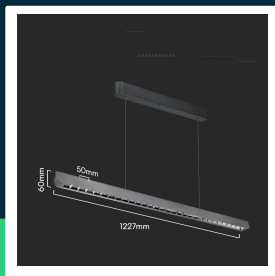

**36W LED linear hanging suspension light lens type CCT:3in1
matte grey**

SKU 23343 EAN 3800170218536 VT-7-36

Related products (SKUs): 23341, 23342, 23344

TECHNICAL SPECIFICATION

Power	36W	Material	PC+Aluminium	Certifications	CE, EMC, ROHS
Luminous flux (lm)	2880 lm	Housing color	Matte grey	Efficacy (lm/W)	80 lm/W
Light color	CCT tunable white	Type	Suspended	Additional information	Power supply LIFUD
Color temperature	3000K-4000K-6400K	Dimming	NIE	ETIM	ECO01951
Beam angle	60°	IP rating	IP20	CN code	8539 51 00
Voltage	230V	Operating time	30000h	EPREL	1892135
SKU	SKU 23343	Ignition time (100%)	0.001s		
EAN barcode	3800170218536	Size	1227x50x60mm		
Product code	VT-7-36	Product weight	3,02		
Energy class	F	Volume	0,011666		
Base	Integrated LED fixture	Pack length	1237mm		
LED module type	SAMSUNG	Pack width	58mm		
Lifetime	30000h	Pack height	140mm		
Input voltage	AC:200-240V, 50Hz	Master carton	6		
Power factor	>0,9	Brand	V-TAC		
CRI	80+	Warranty	5y		

**36W LED linear hanging suspension light lens type CCT:3in1
matte grey**

SKU 23343 EAN 3800170218536 VT-7-36

Related products (SKUs): 23341, 23342, 23344

Product description

- V-TAC suspended linear luminaire
- 5-year warranty
- SAMSUNG LED chip
- LIFUD power supply
- Lenses 60 degrees
- Long service life - 30.000 hours
- Built-in light color switch 3000K/4000K/6400K
- Built-in mechanism for easy suspension height adjustment