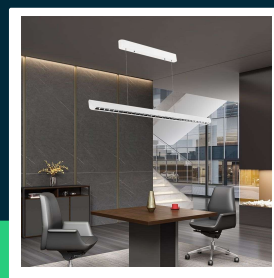

36W LED linear hanging suspension light lens type CCT:3in1 white

SKU 23342 EAN 3800170218529 VT-7-36

Related products (SKUs): 23341, 23343, 23344

TECHNICAL SPECIFICATION

Power	36W	Material	PC+Aluminium	Certifications	CE, EMC, ROHS
Luminous flux (lm)	2880 lm	Housing color	White	Efficacy (lm/W)	80 lm/W
Light color	CCT tunable white	Type	Suspended	Additional information	Power supply LIFUD
Color temperature	3000K-4000K-6400K	Dimming	NIE	ETIM	ECO01951
Beam angle	60°	IP rating	IP20	CN code	8539 51 00
Voltage	230V	Operating time	30000h	EPREL	1892134
SKU	SKU 23342	Ignition time (100%)	0.001s		
EAN barcode	3800170218529	Size	1227x50x60mm		
Product code	VT-7-36	Product weight	3,02		
Energy class	F	Volume	0,01161l		
Base	Integrated LED fixture	Pack length	1237mm		
LED module type	SAMSUNG	Pack width	58mm		
Lifetime	30000h	Pack height	140mm		
Input voltage	AC:200-240V, 50Hz	Master carton	6		
Power factor	>0,9	Brand	V-TAC		
CRI	80+	Warranty	5y		

**36W LED linear hanging suspension light lens type CCT:3in1 white**

SKU 23342 EAN 3800170218529 VT-7-36

Related products (SKUs): 23341, 23343, 23344

Product description

- V-TAC suspended linear luminaire
- 5-year warranty
- SAMSUNG LED chip
- LIFUD power supply
- Lenses 60 degrees
- Long service life - 30.000 hours
- Built-in light color switch 3000K/4000K/6400K
- Built-in mechanism for easy suspension height adjustment