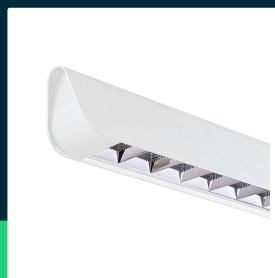

36W LED linear hanging suspension light lens type CCT:3in1 white

SKU 23342 EAN 3800170218529 VT-7-36

Related products (SKUs): 23341, 23343, 23344

TECHNICAL SPECIFICATION

Power	36W	Material	PC+Aluminium	Certifications	CE, EMC, ROHS
Luminous flux (lm)	2880 lm	Housing color	White	Efficacy (lm/W)	80 lm/W
Light color	CCT tunable white	Type	Suspended	Additional information	Power supply LIFUD
Color temperature	3000K-4000K-6400K	Dimming	NIE	ETIM	ECO01951
Beam angle	60°	IP rating	IP20	CN code	8539 51 00
Voltage	230V	Operating time	30000h	EPREL	1892134
SKU	SKU 23342	Ignition time (100%)	0.001s		
EAN barcode	3800170218529	Size	1227x50x60mm		
Product code	VT-7-36	Product weight	3,02		
Energy class	F	Volume	0,01161l		
Base	Integrated LED fixture	Pack length	1237mm		
LED module type	SAMSUNG	Pack width	58mm		
Lifetime	30000h	Pack height	140mm		
Input voltage	AC:200-240V, 50Hz	Master carton	6		
Power factor	>0,9	Brand	V-TAC		
CRI	80+	Warranty	5y		

**36W LED linear hanging suspension light lens type CCT:3in1 white**

SKU 23342 EAN 3800170218529 VT-7-36

Related products (SKUs): 23341, 23343, 23344

Product description

- V-TAC suspended linear luminaire
- 5-year warranty
- SAMSUNG LED chip
- LIFUD power supply
- Lenses 60 degrees
- Long service life - 30.000 hours
- Built-in light color switch 3000K/4000K/6400K
- Built-in mechanism for easy suspension height adjustment