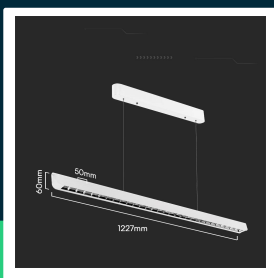

36W LED linear hanging suspension light lens type CCT:3in1 white

SKU 23342 EAN 3800170218529 VT-7-36

Related products (SKUs): 23341, 23343, 23344

TECHNICAL SPECIFICATION

Power	36W	Material	PC+Aluminium	Certifications	CE, EMC, ROHS
Luminous flux (lm)	2880 lm	Housing color	White	Efficacy (lm/W)	80 lm/W
Light color	CCT tunable white	Type	Suspended	Additional information	Power supply LIFUD
Color temperature	3000K-4000K-6400K	Dimming	NIE	ETIM	ECO01951
Beam angle	60°	IP rating	IP20	CN code	8539 51 00
Voltage	230V	Operating time	30000h	EPREL	1892134
SKU	SKU 23342	Ignition time (100%)	0.001s		
EAN barcode	3800170218529	Size	1227x50x60mm		
Product code	VT-7-36	Product weight	3,02		
Energy class	F	Volume	0,01161l		
Base	Integrated LED fixture	Pack length	1237mm		
LED module type	SAMSUNG	Pack width	58mm		
Lifetime	30000h	Pack height	140mm		
Input voltage	AC:200-240V, 50Hz	Master carton	6		
Power factor	>0,9	Brand	V-TAC		
CRI	80+	Warranty	5y		

**36W LED linear hanging suspension light lens type CCT:3in1 white**

SKU 23342 EAN 3800170218529 VT-7-36

Related products (SKUs): 23341, 23343, 23344

Product description

- V-TAC suspended linear luminaire
- 5-year warranty
- SAMSUNG LED chip
- LIFUD power supply
- Lenses 60 degrees
- Long service life - 30.000 hours
- Built-in light color switch 3000K/4000K/6400K
- Built-in mechanism for easy suspension height adjustment