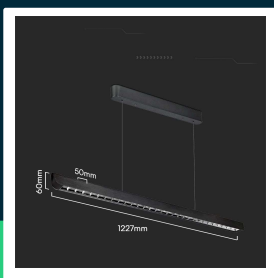

36W LED linear hanging suspension light lens type CCT:3in1 black

SKU 23341 EAN 3800170218512 VT-7-36

Related products (SKUs): 23342, 23343, 23344

TECHNICAL SPECIFICATION

Power	36W	Material	PC+Aluminium	Certifications	CE, EMC, ROHS
Luminous flux (lm)	2880 lm	Housing color	Black	Efficacy (lm/W)	80 lm/W
Light color	CCT tunable white	Type	Suspended	Additional information	Power supply LIFUD
Color temperature	3000K-4000K-6400K	Dimming	NIE	ETIM	ECO01951
Beam angle	60°	IP rating	IP20	CN code	8539 51 00
Voltage	230V	Operating time	30000h	EPREL	1892133
SKU	SKU 23341	Ignition time (100%)	0.001s		
EAN barcode	3800170218512	Size	1227x50x60mm		
Product code	VT-7-36	Product weight	3,02		
Energy class	F	Volume	0,011675		
Base	Integrated LED fixture	Pack length	1237mm		
LED module type	SAMSUNG	Pack width	58mm		
Lifetime	30000h	Pack height	140mm		
Input voltage	AC:200-240V, 50Hz	Master carton	6		
Power factor	>0,9	Brand	V-TAC		
CRI	80+	Warranty	5y		

**36W LED linear hanging suspension light lens type CCT:3in1 black**

SKU 23341 EAN 3800170218512 VT-7-36

Related products (SKUs): 23342, 23343, 23344

Product description

- V-TAC suspended linear luminaire
- 5-year warranty
- SAMSUNG LED chip
- LIFUD power supply
- Lenses 60 degrees
- Long service life - 30.000 hours
- Built-in light color switch 3000K/4000K/6400K
- Built-in mechanism for easy suspension height adjustment