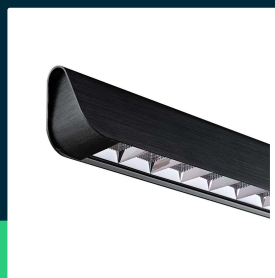

36W LED linear hanging suspension light lens type CCT:3in1 black

SKU 23341 EAN 3800170218512 VT-7-36

Related products (SKUs): 23342, 23343, 23344

TECHNICAL SPECIFICATION

Power	36W	Material	PC+Aluminium	Certifications	CE, EMC, ROHS
Luminous flux (lm)	2880 lm	Housing color	Black	Efficacy (lm/W)	80 lm/W
Light color	CCT tunable white	Type	Suspended	Additional information	Power supply LIFUD
Color temperature	3000K-4000K-6400K	Dimming	NIE	ETIM	ECO01951
Beam angle	60°	IP rating	IP20	CN code	8539 51 00
Voltage	230V	Operating time	30000h	EPREL	1892133
SKU	SKU 23341	Ignition time (100%)	0.001s		
EAN barcode	3800170218512	Size	1227x50x60mm		
Product code	VT-7-36	Product weight	3,02		
Energy class	F	Volume	0,011675		
Base	Integrated LED fixture	Pack length	1237mm		
LED module type	SAMSUNG	Pack width	58mm		
Lifetime	30000h	Pack height	140mm		
Input voltage	AC:200-240V, 50Hz	Master carton	6		
Power factor	>0,9	Brand	V-TAC		
CRI	80+	Warranty	5y		

**36W LED linear hanging suspension light lens type CCT:3in1 black**

SKU 23341 EAN 3800170218512 VT-7-36

Related products (SKUs): 23342, 23343, 23344

Product description

- V-TAC suspended linear luminaire
- 5-year warranty
- SAMSUNG LED chip
- LIFUD power supply
- Lenses 60 degrees
- Long service life - 30.000 hours
- Built-in light color switch 3000K/4000K/6400K
- Built-in mechanism for easy suspension height adjustment