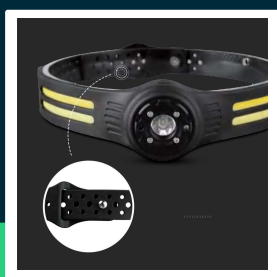

**8W SMD+8W COB 470lm front LED torch with silicone belt and USB c rechargeable battery IP43**

SKU 23340    EAN 3800170218451    VT-9901

Related products (SKUs): ---

## TECHNICAL SPECIFICATION

Power	3W	Pack length	215mm
Luminous flux (lm)	470 lm	Pack width	65mm
Voltage	Battery	Pack height	40mm
SKU	SKU 23340	Master carton	80
EAN barcode	3800170218451	Brand	V-TAC
Product code	VT-9901	Warranty	2y
Series	Portable lighting	Certifications	CE, EMC, ROHS
Base	Integrated LED fixture	Efficacy (lm/W)	155 lm/W
Shape	Flashlight	ETIM	EC000987
LED module type	SMD+COB	CN code	8513 10 00
Type	Portable lighting		
IP rating	IP43		
Ignition time (100%)	0.001s		
Size	605x46x27mm		
Product weight	0,15		
Volume	0,00072		

## Product description

- Multifunctional V-TAC headlamp with USB-C charging function
- 6 lighting modes
- LED: 3W SMD + 5W COB
- Charging time 2,5 hours, working time 2 to 5 hours
- Lithium-ion polymer battery 3,7V 650mAh
- Degree of protection: IP43
- USB cable included
- Can be turned on/off without touching (with a hand movement). To activate the proximity sensor, press and hold the switch for approximately 3 seconds.