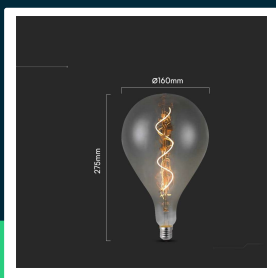

LED bulb 4W filament spiral A160S 2700K smoky glass

SKU 23167 EAN 3800170211520 VT-2268

Related products (SKUs): ---

TECHNICAL SPECIFICATION

Power	4W	Material	Glass	Certifications	CE, EMC, ROHS
Luminous flux (lm)	120 lm	Housing color	Smoked	Efficacy (lm/W)	30 lm/W
Light color	Warm white	Type	Light sources	ETIM	EC001959
Color temperature	2700K	Dimming	NIE	CN code	8539 52 00
Voltage	230V	IP rating	IP20	EPREL	1633327
SKU	SKU 23167	Ignition time (100%)	0.001s		
EAN barcode	3800170211520	On/Off cycles	>15000		
Product code	VT-2268	Size	160x275mm		
Energy class	G	Product weight	0,63		
Base	E27	Volume	0,015196		
Shape	A160	Pack length	160mm		
LED module type	Filament	Pack width	160mm		
Lifetime	25000h	Pack height	275mm		
Input voltage	AC:220-240V, 50Hz	Master carton	6		
Power factor	>0,5	Brand	V-TAC		
CRI	80+	Warranty	2y		

**LED bulb 4W filament spiral A160S 2700K smoky glass**

SKU 23167 EAN 3800170211520 VT-2268

Related products (SKUs): ---

Product description

- Unique shape and large size
- Very long life
- No UV or IR radiation
- Instant start and 100% light
- Low operating temperature
- Direct replacement for traditional light sources