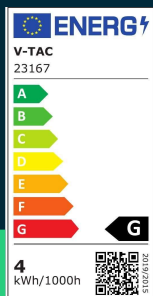

LED bulb 4W filament spiral A160S 2700K smoky glass

SKU 23167 EAN 3800170211520 VT-2268

Related products (SKUs): ---

TECHNICAL SPECIFICATION

Power	4W	Material	Glass	Certifications	CE, EMC, ROHS
Luminous flux (lm)	120 lm	Housing color	Smoked	Efficacy (lm/W)	30 lm/W
Light color	Warm white	Type	Light sources	ETIM	EC001959
Color temperature	2700K	Dimming	NIE	CN code	8539 52 00
Voltage	230V	IP rating	IP20	EPREL	1633327
SKU	SKU 23167	Ignition time (100%)	0.001s		
EAN barcode	3800170211520	On/Off cycles	>15000		
Product code	VT-2268	Size	160x275mm		
Energy class	G	Product weight	0,63		
Base	E27	Volume	0,015196		
Shape	A160	Pack length	160mm		
LED module type	Filament	Pack width	160mm		
Lifetime	25000h	Pack height	275mm		
Input voltage	AC:220-240V, 50Hz	Master carton	6		
Power factor	>0,5	Brand	V-TAC		
CRI	80+	Warranty	2y		

**LED bulb 4W filament spiral A160S 2700K smoky glass**

SKU 23167 EAN 3800170211520 VT-2268

Related products (SKUs): ---

Product description

- Unique shape and large size
- Very long life
- No UV or IR radiation
- Instant start and 100% light
- Low operating temperature
- Direct replacement for traditional light sources