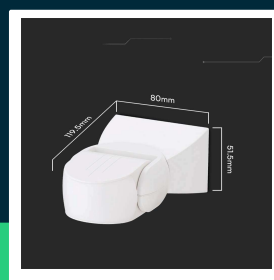

300W microwave motion sensor 180°d white body IP65

SKU 23164 EAN 3800170211490 VT-80301

Related products (SKUs): ---

TECHNICAL SPECIFICATION

| | | | |
|--------------------|--------------------------------------|----------------|---------------|
| Power | 1200W | Product weight | 0,22 |
| Voltage | 230V | Volume | 0,00078 |
| SKU | SKU 23164 | Pack length | 85mm |
| EAN barcode | 3800170211490 | Pack width | 70mm |
| Product code | VT-80301 | Pack height | 10,5mm |
| Input voltage | AC:220-240V, 50/60Hz | Master carton | 50 |
| Housing color | White | Brand | V-TAC |
| Type | Microwave | Warranty | 5y |
| IP rating | IP65 | Certifications | CE, EMC, ROHS |
| Sensor type | Microwave | ETIM | EC000133 |
| Detection range | 180° | CN code | 8539 51 00 |
| Detection distance | 5-15m | | |
| Detection speed | 0.6-1.5m/s | | |
| Delay | Min. 10sec+/-3sec, Max. 12min+/-1min | | |
| Ambient light | <3-2000LUX Adjustable | | |
| Size | 119.5x80x51.5mm | | |

**300W microwave motion sensor 180°d white body IP65**

SKU 23164 EAN 3800170211490 VT-80301

Related products (SKUs): ---

Product description

- High-quality and durable motion sensor with a 5 year warranty
- Adjustment of working time, light sensor and distance
- LED load max. 300W
- 180° detection
- Saving electricity consumption in existing lighting installations
- Compatible with most lighting
- High IP65 rating