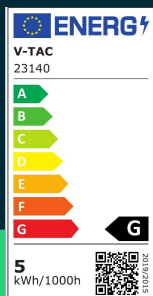

LED COB strip 320 leds 10W/m 6500K IP67 24V

SKU 23140 EAN 3800170211209 VT-COB 320

Related products (SKUs): 23138, 23139, 23141, 23142, 23143, 23144

TECHNICAL SPECIFICATION

Power	10W	Material	Silicone	Warranty	2y
Luminous flux (lm)	900 lm	Type	320LED/m	Certifications	CE, EMC, ROHS
Light color	Cool white	Dimming	TAK	Efficacy (lm/W)	90 lm/W
Color temperature	6500K	IP rating	IP67	Parameters	Power and luminous flux are given for 1m of product
Beam angle	120°	Cut point	Cut every 5cm	ETIM	EC001959
Voltage	24V	Ignition time (100%)	0.001s	CN code	8539 52 00
SKU	SKU 23140	Size	10mm	EPREL	1673039
EAN barcode	3800170211209	Length	5m		
Product code	VT-COB 320	Width	10mm		
Series	LED strips	Product weight	0,40		
Energy class	G	Volume	0,000315		
Shape	LED strip	Pack length	270mm		
LED module type	COB	Pack width	15mm		
Input voltage	24V DC	Pack height	300mm		
Number of LEDs	320 LED/m	Master carton	80		
CRI	80+	Brand	V-TAC		

**LED COB strip 320 leds 10W/m 6500K IP67 24V**

SKU 23140 EAN 3800170211209 VT-COB 320

Related products (SKUs): 23138, 23139, 23141, 23142, 23143, 23144

Product description

- COB LED strip with high IP67 rating
- Provides excellent water resistance, even under water
- The density of 320 LEDs per meter provides the effect of a continuous line of light
- Safe voltage 24V
- Roll 5 meters