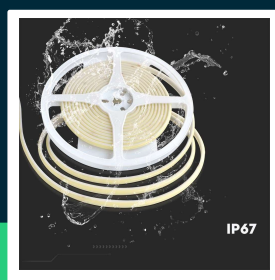

LED COB strip 320 leds 10W/m 6500K IP67 24V

SKU 23140 EAN 3800170211209 VT-COB 320

Related products (SKUs): 23138, 23139, 23141, 23142, 23143, 23144

TECHNICAL SPECIFICATION

Power	10W	Material	Silicone	Warranty	2y
Luminous flux (lm)	900 lm	Type	320LED/m	Certifications	CE, EMC, ROHS
Light color	Cool white	Dimming	TAK	Efficacy (lm/W)	90 lm/W
Color temperature	6500K	IP rating	IP67	Parameters	Power and luminous flux are given for 1m of product
Beam angle	120°	Cut point	Cut every 5cm	ETIM	EC001959
Voltage	24V	Ignition time (100%)	0.001s	CN code	8539 52 00
SKU	SKU 23140	Size	10mm	EPREL	1673039
EAN barcode	3800170211209	Length	5m		
Product code	VT-COB 320	Width	10mm		
Series	LED strips	Product weight	0,40		
Energy class	G	Volume	0,000315		
Shape	LED strip	Pack length	270mm		
LED module type	COB	Pack width	15mm		
Input voltage	24V DC	Pack height	300mm		
Number of LEDs	320 LED/m	Master carton	80		
CRI	80+	Brand	V-TAC		

**LED COB strip 320 leds 10W/m 6500K IP67 24V**

SKU 23140 EAN 3800170211209 VT-COB 320

Related products (SKUs): 23138, 23139, 23141, 23142, 23143, 23144

Product description

- COB LED strip with high IP67 rating
- Provides excellent water resistance, even under water
- The density of 320 LEDs per meter provides the effect of a continuous line of light
- Safe voltage 24V
- Roll 5 meters