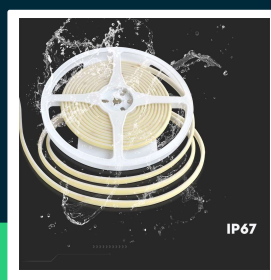

LED COB strip 320 leds 10W/m 4000K IP67 24V

SKU 23139 EAN 3800170211193 VT-COB 320

Related products (SKUs): 23138, 23140, 23141, 23142, 23143, 23144

TECHNICAL SPECIFICATION

Power	10W	Material	Silicone	Warranty	2y
Luminous flux (lm)	900 lm	Type	320LED/m	Certifications	CE, EMC, ROHS
Light color	Neutral white	Dimming	TAK	Efficacy (lm/W)	90 lm/W
Color temperature	4000K	IP rating	IP67	Parameters	Power and luminous flux are given for 1m of product
Beam angle	120°	Cut point	Cut every 5cm	ETIM	EC001959
Voltage	24V	Ignition time (100%)	0.001s	CN code	8539 52 00
SKU	SKU 23139	Size	10mm	EPREL	1673038
EAN barcode	3800170211193	Length	5m		
Product code	VT-COB 320	Width	10mm		
Series	LED strips	Product weight	0,40		
Energy class	G	Volume	0,000315		
Shape	LED strip	Pack length	270mm		
LED module type	COB	Pack width	12mm		
Input voltage	24V DC	Pack height	280mm		
Number of LEDs	320 LED/m	Master carton	80		
CRI	80+	Brand	V-TAC		

**LED COB strip 320 leds 10W/m 4000K IP67 24V**

SKU 23139 EAN 3800170211193 VT-COB 320

Related products (SKUs): 23138, 23140, 23141, 23142, 23143, 23144

Product description

- COB LED strip with high IP67 rating
- Provides excellent water resistance, even under water
- The density of 320 LEDs per meter provides the effect of a continuous line of light
- Safe voltage 24V
- Roll 5 meters