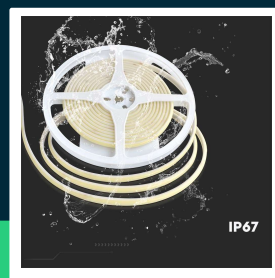

LED COB strip 320 leds 10W/m 3000K IP67 24V

SKU 23138 EAN 3800170211186 VT-COB 320

Related products (SKUs): 23139, 23140, 23141, 23142, 23143, 23144

TECHNICAL SPECIFICATION

Power	10W	Material	Silicone	Warranty	2y
Luminous flux (lm)	840 lm	Type	320LED/m	Certifications	CE, EMC, ROHS
Light color	Warm white	Dimming	TAK	Efficacy (lm/W)	85 lm/W
Color temperature	3000K	IP rating	IP67	Parameters	Power and luminous flux are given for 1m of product
Beam angle	120°	Cut point	Cut every 5cm	ETIM	EC001959
Voltage	24V	Ignition time (100%)	0.001s	CN code	8539 52 00
SKU	SKU 23138	Size	10mm	EPREL	1673037
EAN barcode	3800170211186	Length	5m		
Product code	VT-COB 320	Width	10mm		
Series	LED strips	Product weight	0,40		
Energy class	G	Volume	0,000315		
Shape	LED strip	Pack length	230mm		
LED module type	COB	Pack width	12mm		
Input voltage	24V DC	Pack height	250mm		
Number of LEDs	320 LED/m	Master carton	80		
CRI	80+	Brand	V-TAC		

**LED COB strip 320 leds 10W/m 3000K IP67 24V**

SKU 23138 EAN 3800170211186 VT-COB 320

Related products (SKUs): 23139, 23140, 23141, 23142, 23143, 23144

Product description

- COB LED strip with high IP67 rating
- Provides excellent water resistance, even under water
- The density of 320 LEDs per meter provides the effect of a continuous line of light
- Safe voltage 24V
- Roll 5 meters