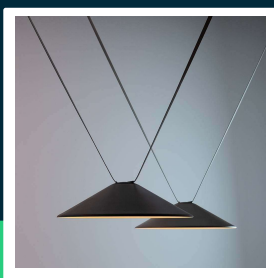

20W LED magnetic fabric tracklight 120° d 3000K sandy black body 3yrs warranty

SKU 23111 EAN 3800170210684 VT-41120

Related products (SKUs): 23112

TECHNICAL SPECIFICATION

Power	20W	Housing color	Black	CN code	9405 19 90
Luminous flux (lm)	1200 lm	Type	Strip track system 48V	EPREL	1659077
Light color	Warm white	Dimming	NIE		
Color temperature	3000K	On/Off cycles	>15000		
Beam angle	120°	Size	300x71mm		
Voltage	48V	Product weight	0,54		
SKU	SKU 23111	Volume	0,0025		
EAN barcode	3800170210684	Pack length	355mm		
Product code	VT-41120	Pack width	355mm		
Series	Strip track system 48V	Pack height	135mm		
Energy class	G	Master carton	30		
Base	Integrated LED fixture	Brand	V-TAC		
LED module type	SMD	Warranty	3y		
Lifetime	25000h	Certifications	CE, EMC, ROHS		
Input voltage	DC:48V	Efficacy (lm/W)	60 lm/W		
CRI	90+	ETIM	EC000101		

20W LED magnetic fabric tracklight 120`d 3000K sandy black body 3yrs warranty

SKU 23111 EAN 3800170210684 VT-41120

Related products (SKUs): 23112

Product description

- The V-TAC LED luminaire is an element of the innovative 48V rail system based on fabric tapes
- The fabric belt is a voltage-conducting element
- High CRI>90
- 3-year warranty
- Unlimited arrangement possibilities thanks to many assembly elements