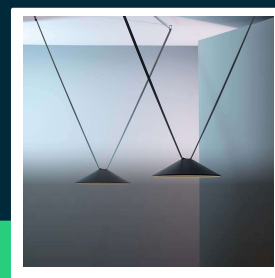

20W LED magnetic fabric tracklight 120° d 3000K sandy black body 3yrs warranty

SKU 23111 EAN 3800170210684 VT-41120

Related products (SKUs): 23112

TECHNICAL SPECIFICATION

Power	20W	Housing color	Black	CN code	9405 19 90
Luminous flux (lm)	1200 lm	Type	Strip track system 48V	EPREL	1659077
Light color	Warm white	Dimming	NIE		
Color temperature	3000K	On/Off cycles	>15000		
Beam angle	120°	Size	300x71mm		
Voltage	48V	Product weight	0,54		
SKU	SKU 23111	Volume	0,0025		
EAN barcode	3800170210684	Pack length	355mm		
Product code	VT-41120	Pack width	355mm		
Series	Strip track system 48V	Pack height	135mm		
Energy class	G	Master carton	30		
Base	Integrated LED fixture	Brand	V-TAC		
LED module type	SMD	Warranty	3y		
Lifetime	25000h	Certifications	CE, EMC, ROHS		
Input voltage	DC:48V	Efficacy (lm/W)	60 lm/W		
CRI	90+	ETIM	EC000101		

20W LED magnetic fabric tracklight 120`d 3000K sandy black body 3yrs warranty

SKU 23111 EAN 3800170210684 VT-41120

Related products (SKUs): 23112

Product description

- The V-TAC LED luminaire is an element of the innovative 48V rail system based on fabric tapes
- The fabric belt is a voltage-conducting element
- High CRI>90
- 3-year warranty
- Unlimited arrangement possibilities thanks to many assembly elements