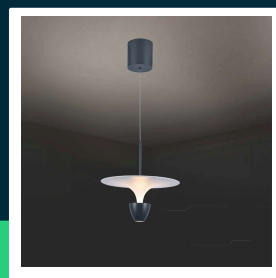

**9W LED designer hanging lamp (30*300*1370mm)
white+grey body 3000K adjustable height**

SKU 23103 EAN 3800170210608 VT-7832

Related products (SKUs): 10083, 10084, 10085, 10086, 23101, 23102

TECHNICAL SPECIFICATION

Power	9W	Type	Suspended	ETIM	EC001743
Luminous flux (lm)	1000 lm	Dimming	NIE	CN code	8539 51 00
Light color	Warm white	IP rating	IP20	EPREL	1683264
Color temperature	3000K	Ignition time (100%)	0.001s		
Beam angle	120°	On/Off cycles	>15000		
SKU	SKU 23103	Size	300x1370mm		
EAN barcode	3800170210608	Product weight	1,68		
Product code	VT-7832	Volume	0,019551		
Series	Ceiling lighting	Pack length	310mm		
Energy class	E	Pack width	310mm		
Base	Integrated LED fixture	Pack height	180mm		
LED module type	SMD	Master carton	5		
Lifetime	20000h	Brand	V-TAC		
Input voltage	AC:220-240V, 50/60Hz	Warranty	2y		
CRI	80+	Certifications	CE, EMC, ROHS		
Housing color	White, grey	Efficacy (lm/W)	110 lm/W		

**9W LED designer hanging lamp (30*300*1370mm)
white+crey body 3000K adjustable height**

SKU 23103 EAN 3800170210608 VT-7832

Related products (SKUs): 10083, 10084, 10085, 10086, 23101, 23102

Product description

- Ceiling luminaire belonging to the family of modern V-TAC suspended luminaires
- Equipped with high-quality LEDs
- Easy installation
- Applications - living rooms, bedrooms, hotels, corridors, etc

GPSR Information