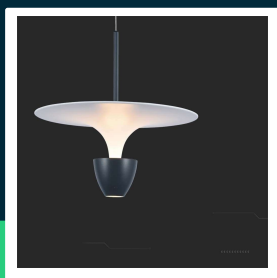

**9W LED designer hanging lamp (30*300*1370mm)
white+grey body 3000K adjustable height**

SKU 23103 EAN 3800170210608 VT-7832

Related products (SKUs): 10083, 10084, 10085, 10086, 23101, 23102

TECHNICAL SPECIFICATION

Power	9W	Type	Suspended	ETIM	EC001743
Luminous flux (lm)	1000 lm	Dimming	NIE	CN code	8539 51 00
Light color	Warm white	IP rating	IP20	EPREL	1683264
Color temperature	3000K	Ignition time (100%)	0.001s		
Beam angle	120°	On/Off cycles	>15000		
SKU	SKU 23103	Size	300x1370mm		
EAN barcode	3800170210608	Product weight	1,68		
Product code	VT-7832	Volume	0,019551		
Series	Ceiling lighting	Pack length	310mm		
Energy class	E	Pack width	310mm		
Base	Integrated LED fixture	Pack height	180mm		
LED module type	SMD	Master carton	5		
Lifetime	20000h	Brand	V-TAC		
Input voltage	AC:220-240V, 50/60Hz	Warranty	2y		
CRI	80+	Certifications	CE, EMC, ROHS		
Housing color	White, grey	Efficacy (lm/W)	110 lm/W		

**9W LED designer hanging lamp (30*300*1370mm)
white+crey body 3000K adjustable height**

SKU 23103 EAN 3800170210608 VT-7832

Related products (SKUs): 10083, 10084, 10085, 10086, 23101, 23102

Product description

- Ceiling luminaire belonging to the family of modern V-TAC suspended luminaires
- Equipped with high-quality LEDs
- Easy installation
- Applications - living rooms, bedrooms, hotels, corridors, etc

GPSR Information