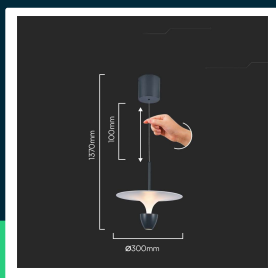

**9W LED designer hanging lamp (30*300*1370mm)
white+grey body 3000K adjustable height**

SKU 23103 EAN 3800170210608 VT-7832

Related products (SKUs): 10083, 10084, 10085, 10086, 23101, 23102

TECHNICAL SPECIFICATION

Power	9W	Type	Suspended	ETIM	EC001743
Luminous flux (lm)	1000 lm	Dimming	NIE	CN code	8539 51 00
Light color	Warm white	IP rating	IP20	EPREL	1683264
Color temperature	3000K	Ignition time (100%)	0.001s		
Beam angle	120°	On/Off cycles	>15000		
SKU	SKU 23103	Size	300x1370mm		
EAN barcode	3800170210608	Product weight	1,68		
Product code	VT-7832	Volume	0,019551		
Series	Ceiling lighting	Pack length	310mm		
Energy class	E	Pack width	310mm		
Base	Integrated LED fixture	Pack height	180mm		
LED module type	SMD	Master carton	5		
Lifetime	20000h	Brand	V-TAC		
Input voltage	AC:220-240V, 50/60Hz	Warranty	2y		
CRI	80+	Certifications	CE, EMC, ROHS		
Housing color	White, grey	Efficacy (lm/W)	110 lm/W		

**9W LED designer hanging lamp (30*300*1370mm)
white+crey body 3000K adjustable height**

SKU 23103 EAN 3800170210608 VT-7832

Related products (SKUs): 10083, 10084, 10085, 10086, 23101, 23102

Product description