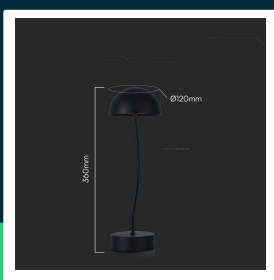

3W LED table lamp 3000K black body

SKU 23093 EAN 3800170210509 VT-7574

Related products (SKUs): 23092

TECHNICAL SPECIFICATION

Power	3W	Housing color	Black	Efficacy (lm/W)	35 lm/W
Luminous flux (lm)	100 lm	Type	Rechargeable	ETIM	EC000302
Light color	Warm white	Dimming	TAK	CN code	9405 29 40
Color temperature	3000K	IP rating	IP20		
Beam angle	120°	Ignition time (100%)	0.001s		
Voltage	Battery	Size	120x360mm		
SKU	SKU 23093	Cable length	1m (included)		
EAN barcode	3800170210509	Product weight	1,18		
Product code	VT-7574	Volume	0,00842		
Series	Desk lighting	Pack length	140mm		
Base	Integrated LED fixture	Pack width	140mm		
LED module type	SMD	Pack height	370mm		
Input voltage	DC:5V, 1A	Master carton	10		
Frequency	50Hz	Brand	V-TAC		
CRI	80+	Warranty	2y		
Material	Metal	Certifications	CE, EMC, ROHS		

**3W LED table lamp 3000K black body**

SKU 23093 EAN 3800170210509 VT-7574

Related products (SKUs): 23092

Product description

- High-quality and durable LED lamp
- Perfect for use at home, living room, bedroom as well as in restaurants, bars and gardens
- Rechargeable, built-in battery provides exceptionally long operating time of 8-10 hours
- Touch switch with dimming function
- Extremely low energy consumption
- Battery 1800mAh
- USB Type C cable included