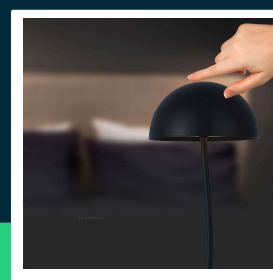

3W LED table lamp 3000K black body

SKU 23093 EAN 3800170210509 VT-7574

Related products (SKUs): 23092

TECHNICAL SPECIFICATION

Power	3W	Housing color	Black	Efficacy (lm/W)	35 lm/W
Luminous flux (lm)	100 lm	Type	Rechargeable	ETIM	EC000302
Light color	Warm white	Dimming	TAK	CN code	9405 29 40
Color temperature	3000K	IP rating	IP20		
Beam angle	120°	Ignition time (100%)	0.001s		
Voltage	Battery	Size	120x360mm		
SKU	SKU 23093	Cable length	1m (included)		
EAN barcode	3800170210509	Product weight	1,18		
Product code	VT-7574	Volume	0,00842		
Series	Desk lighting	Pack length	140mm		
Base	Integrated LED fixture	Pack width	140mm		
LED module type	SMD	Pack height	370mm		
Input voltage	DC:5V, 1A	Master carton	10		
Frequency	50Hz	Brand	V-TAC		
CRI	80+	Warranty	2y		
Material	Metal	Certifications	CE, EMC, ROHS		

**3W LED table lamp 3000K black body**

SKU 23093 EAN 3800170210509 VT-7574

Related products (SKUs): 23092

Product description

- High-quality and durable LED lamp
- Perfect for use at home, living room, bedroom as well as in restaurants, bars and gardens
- Rechargeable, built-in battery provides exceptionally long operating time of 8-10 hours
- Touch switch with dimming function
- Extremely low energy consumption
- Battery 1800mAh
- USB Type C cable included