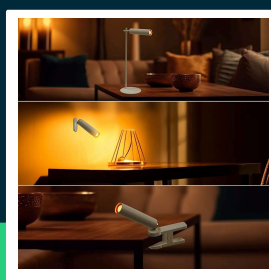

3W LED magnetic table lamp 4000K white body

SKU 23041 EAN 3800170209848 VT-7413

Related products (SKUs): 23042, 23043

TECHNICAL SPECIFICATION

Power	3W	Housing color	White	Certifications	CE, EMC, ROHS
Luminous flux (lm)	300 lm	Type	Rechargeable	Efficacy (lm/W)	100 lm/W
Light color	Neutral white	Dimming	TAK	Additional information	USB Type-C charging port
Color temperature	4000K	IP rating	IP20	ETIM	EC000302
Beam angle	120°	Charging time	2-3h	CN code	9405 29 40
Voltage	Battery	Operating time	2-15h		
SKU	SKU 23041	Ignition time (100%)	0.001s		
EAN barcode	3800170209848	Size	373x195x120mm		
Product code	VT-7413	Product weight	0,91		
Series	Desk lighting	Volume	0,00401		
Base	Integrated LED fixture	Pack length	135mm		
LED module type	SMD	Pack width	65mm		
Lifetime	25000h	Pack height	400mm		
Input voltage	5V DC	Master carton	20		
CRI	80+	Brand	V-TAC		
Material	ABS, PC, metal	Warranty	2y		

**3W LED magnetic table lamp 4000K white body**

SKU 23041 EAN 3800170209848 VT-7413

Related products (SKUs): 23042, 23043

Product description

- Rechargeable LED lamp with touch control
- A unique 4-in-1 form, flashlight, desk lamp, clip and wall lamp in one
- Adjustment of the light flux and light angle
- Magnetic mounting
- Touch dimming
- USB Type-C charging 5V
- Strong and durable construction