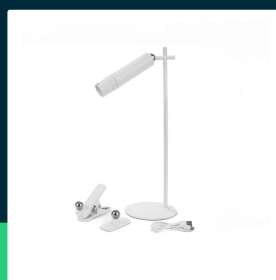

3W LED magnetic table lamp 4000K white body

SKU 23041 EAN 3800170209848 VT-7413

Related products (SKUs): 23042, 23043

TECHNICAL SPECIFICATION

Power	3W	Housing color	White	Certifications	CE, EMC, ROHS
Luminous flux (lm)	300 lm	Type	Rechargeable	Efficacy (lm/W)	100 lm/W
Light color	Neutral white	Dimming	TAK	Additional information	USB Type-C charging port
Color temperature	4000K	IP rating	IP20	ETIM	EC000302
Beam angle	120°	Charging time	2-3h	CN code	9405 29 40
Voltage	Battery	Operating time	2-15h		
SKU	SKU 23041	Ignition time (100%)	0.001s		
EAN barcode	3800170209848	Size	373x195x120mm		
Product code	VT-7413	Product weight	0,91		
Series	Desk lighting	Volume	0,00401		
Base	Integrated LED fixture	Pack length	135mm		
LED module type	SMD	Pack width	65mm		
Lifetime	25000h	Pack height	400mm		
Input voltage	5V DC	Master carton	20		
CRI	80+	Brand	V-TAC		
Material	ABS, PC, metal	Warranty	2y		

**3W LED magnetic table lamp 4000K white body**

SKU 23041 EAN 3800170209848 VT-7413

Related products (SKUs): 23042, 23043

Product description

- Rechargeable LED lamp with touch control
- A unique 4-in-1 form, flashlight, desk lamp, clip and wall lamp in one
- Adjustment of the light flux and light angle
- Magnetic mounting
- Touch dimming
- USB Type-C charging 5V
- Strong and durable construction