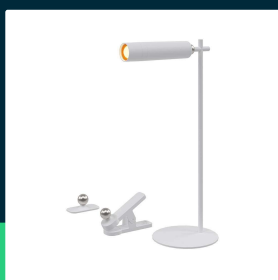

3W LED magnetic table lamp 4000K white body

SKU 23041 EAN 3800170209848 VT-7413

Related products (SKUs): 23042, 23043

TECHNICAL SPECIFICATION

Power	3W	Housing color	White	Certifications	CE, EMC, ROHS
Luminous flux (lm)	300 lm	Type	Rechargeable	Efficacy (lm/W)	100 lm/W
Light color	Neutral white	Dimming	TAK	Additional information	USB Type-C charging port
Color temperature	4000K	IP rating	IP20	ETIM	EC000302
Beam angle	120°	Charging time	2-3h	CN code	9405 29 40
Voltage	Battery	Operating time	2-15h		
SKU	SKU 23041	Ignition time (100%)	0.001s		
EAN barcode	3800170209848	Size	373x195x120mm		
Product code	VT-7413	Product weight	0,91		
Series	Desk lighting	Volume	0,00401		
Base	Integrated LED fixture	Pack length	135mm		
LED module type	SMD	Pack width	65mm		
Lifetime	25000h	Pack height	400mm		
Input voltage	5V DC	Master carton	20		
CRI	80+	Brand	V-TAC		
Material	ABS, PC, metal	Warranty	2y		

**3W LED magnetic table lamp 4000K white body**

SKU 23041 EAN 3800170209848 VT-7413

Related products (SKUs): 23042, 23043

Product description

- Rechargeable LED lamp with touch control
- A unique 4-in-1 form, flashlight, desk lamp, clip and wall lamp in one
- Adjustment of the light flux and light angle
- Magnetic mounting
- Touch dimming
- USB Type-C charging 5V
- Strong and durable construction