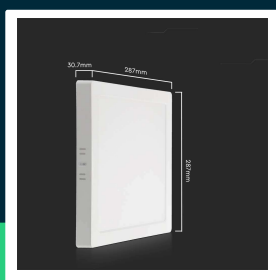

24W LED backlit surface mounted panel square 4000K

SKU 23023 EAN 3800170208896 VT-60024

Related products (SKUs): 10515, 7879, 7880, 7881, 10514, 10516

TECHNICAL SPECIFICATION

Power	24W	CRI	80+	Brand	V-TAC
Luminous flux (lm)	2640 lm	Material	Plastic	Warranty	2y
Light color	Neutral white	Housing color	White	Certifications	CE, EMC, ROHS
Color temperature	4000K	Type	Surface-mounted	Efficacy (lm/W)	110 lm/W
Voltage	230V	Dimming	NIE	ETIM	ECO02892
SKU	SKU 23023	IP rating	IP20	CN code	8539 51 00
EAN barcode	3800170208896	Ignition time (100%)	0.001s	EPREL	1588919
Product code	VT-60024	On/Off cycles	>15000		
Series	Downlight	Operating conditions	-20° +45°		
Energy class	E	Size	287x287x30.7mm		
Base	Integrated LED fixture	Product weight	0,56		
Shape	Square	Volume	0,00372		
LED module type	SMD	Pack length	300mm		
Lifetime	20000h	Pack width	35mm		
Input voltage	AC:220-240V, 50/60Hz	Pack height	300mm		
Frequency	50/60Hz	Master carton	20		

**24W LED backlit surface mounted panel square 4000K**

SKU 23023 EAN 3800170208896 VT-60024

Related products (SKUs): 10515, 7879, 7880, 7881, 10514, 10516

Product description

- Slim, modern and elegant design
- High quality power supply - no flickering
- The external casing is resistant to damage
- No infrared radiation, does not attract insects
- Easy installation
- No lead or mercury content