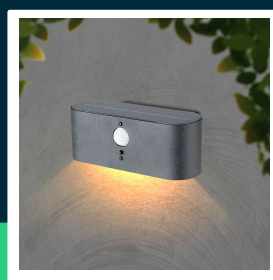

2.5W LED Solar wall lamp SMD with PIR sensor IP44 3000K

SKU 23017 EAN 3800170207721 VT-1148

Related products (SKUs): ---

TECHNICAL SPECIFICATION

Power	0,8W	Battery capacity	2000mAh, Li-Ion, DC: 3,7V	ETIM	EC000301
Luminous flux (lm)	100 lm	Sensor type	Infrared	CN code	8539 51 00
Light color	Warm white	Detection range	90-110°		
Color temperature	3000K	Detection distance	2-7m		
Voltage	Solar	Ignition time (100%)	0.001s		
SKU	SKU 23017	Size	181x91x66mm		
EAN barcode	3800170207721	Product weight	0,6		
Product code	VT-1148	Volume	0,001805		
Series	Garden wall sconces	Pack length	190mm		
Base	Integrated LED fixture	Pack width	100mm		
LED module type	SMD	Pack height	75mm		
Housing color	Black	Master carton	12		
Type	Outdoor lighting	Brand	V-TAC		
IP rating	IP54	Warranty	3y		
Charging time	8-10h	Certifications	CE, EMC, ROHS		
Operating time	6-8h	Efficacy (lm/W)	125 lm/W		

**2.5W LED Solar wall lamp SMD with PIR sensor IP44 3000K**

SKU 23017 EAN 3800170207721 VT-1148

Related products (SKUs): ---

Product description

- A modern solar luminaire equipped with a motion sensor
- High quality Polycrystalline DC solar panel: 5.5V, 0.8W
- Durable lithium battery 3,7V 2000mAh
- 8-10 hours of charging equals 6-8 hours of light
- Recommended installation height 1,8-2,2m
- High IP54 rating
- 3-year warranty