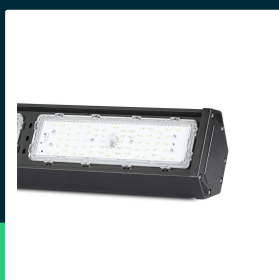

LED linear highbay SAMSUNG CHIP 100W black body 120° 4000K 120 lm/W

SKU 21891 EAN 3800157680806 VT-9-112

Related products (SKUs): 891, 892, 21892

TECHNICAL SPECIFICATION

Power	100W	CRI	80+	Brand	V-TAC
Luminous flux (lm)	9800 lm	Material	Aluminium	Warranty	5y
Light color	Neutral white	IK rating	IK07	Certifications	CE, EMC, ROHS
Color temperature	4000K	Housing color	Black	Efficacy (lm/W)	100 lm/W
Beam angle	110°	Dimming	NIE	ETIM	ECO01716
Voltage	230V	IP rating	IP54	CN code	8539 51 00
SKU	SKU 21891	Ignition time (100%)	0.001s	EPREL	1135301
EAN barcode	3800157680806	On/Off cycles	>30000		
Product code	VT-9-112	Operating conditions	-20° +40°		
Series	High Bay	Size	537x130x96mm		
Base	Integrated LED fixture	Product weight	2,8		
LED module type	SAMSUNG	Volume	0,007965		
Lifetime	30000h	Pack length	590mm		
Input voltage	AC176-305V	Pack width	100mm		
Frequency	50Hz	Pack height	135mm		
Power factor	>0,9	Master carton	9		

**LED linear highbay SAMSUNG CHIP 100W black body 120°
4000K 120 lm/W**

SKU 21891

EAN 3800157680806

VT-9-112

Related products (SKUs): 891, 892, 21892

Product description

- SAMSUNG Chip
- 5-year warranty
- Performance in selected models up to 120lm/W
- Low glare optics, perfect for low rooms
- High-quality power supply
- Aluminum body
- IP54 rating