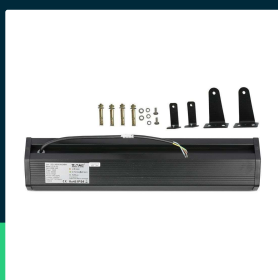

LED linear highbay SAMSUNG CHIP 100W black body 120° 4000K 120 lm/W

SKU 21891 EAN 3800157680806 VT-9-112

Related products (SKUs): 891, 892, 21892

TECHNICAL SPECIFICATION

Power	100W	CRI	80+	Brand	V-TAC
Luminous flux (lm)	9800 lm	Material	Aluminium	Warranty	5y
Light color	Neutral white	IK rating	IK07	Certifications	CE, EMC, ROHS
Color temperature	4000K	Housing color	Black	Efficacy (lm/W)	100 lm/W
Beam angle	110°	Dimming	NIE	ETIM	ECO01716
Voltage	230V	IP rating	IP54	CN code	8539 51 00
SKU	SKU 21891	Ignition time (100%)	0.001s	EPREL	1135301
EAN barcode	3800157680806	On/Off cycles	>30000		
Product code	VT-9-112	Operating conditions	-20° +40°		
Series	High Bay	Size	537x130x96mm		
Base	Integrated LED fixture	Product weight	2,8		
LED module type	SAMSUNG	Volume	0,007965		
Lifetime	30000h	Pack length	590mm		
Input voltage	AC176-305V	Pack width	100mm		
Frequency	50Hz	Pack height	135mm		
Power factor	>0,9	Master carton	9		

**LED linear highbay SAMSUNG CHIP 100W black body 120°
4000K 120 lm/W**

SKU 21891

EAN 3800157680806

VT-9-112

Related products (SKUs): 891, 892, 21892

Product description

- SAMSUNG Chip
- 5-year warranty
- Performance in selected models up to 120lm/W
- Low glare optics, perfect for low rooms
- High-quality power supply
- Aluminum body
- IP54 rating