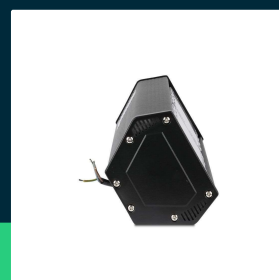

LED linear highbay SAMSUNG CHIP 100W black body 120° 4000K 120 lm/W

SKU 21891 EAN 3800157680806 VT-9-112

Related products (SKUs): 891, 892, 21892

TECHNICAL SPECIFICATION

Power	100W	CRI	80+	Brand	V-TAC
Luminous flux (lm)	9800 lm	Material	Aluminium	Warranty	5y
Light color	Neutral white	IK rating	IK07	Certifications	CE, EMC, ROHS
Color temperature	4000K	Housing color	Black	Efficacy (lm/W)	100 lm/W
Beam angle	110°	Dimming	NIE	ETIM	ECO01716
Voltage	230V	IP rating	IP54	CN code	8539 51 00
SKU	SKU 21891	Ignition time (100%)	0.001s	EPREL	1135301
EAN barcode	3800157680806	On/Off cycles	>30000		
Product code	VT-9-112	Operating conditions	-20° +40°		
Series	High Bay	Size	537x130x96mm		
Base	Integrated LED fixture	Product weight	2,8		
LED module type	SAMSUNG	Volume	0,007965		
Lifetime	30000h	Pack length	590mm		
Input voltage	AC176-305V	Pack width	100mm		
Frequency	50Hz	Pack height	135mm		
Power factor	>0,9	Master carton	9		

**LED linear highbay SAMSUNG CHIP 100W black body 120°
4000K 120 lm/W**

SKU 21891

EAN 3800157680806

VT-9-112

Related products (SKUs): 891, 892, 21892

Product description

- SAMSUNG Chip
- 5-year warranty
- Performance in selected models up to 120lm/W
- Low glare optics, perfect for low rooms
- High-quality power supply
- Aluminum body
- IP54 rating