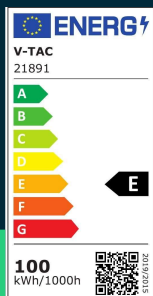

LED linear highbay SAMSUNG CHIP 100W black body 120° 4000K 120 lm/W

SKU 21891 EAN 3800157680806 VT-9-112

Related products (SKUs): 891, 892, 21892

TECHNICAL SPECIFICATION

Power	100W	CRI	80+	Brand	V-TAC
Luminous flux (lm)	9800 lm	Material	Aluminium	Warranty	5y
Light color	Neutral white	IK rating	IK07	Certifications	CE, EMC, ROHS
Color temperature	4000K	Housing color	Black	Efficacy (lm/W)	100 lm/W
Beam angle	110°	Dimming	NIE	ETIM	ECO01716
Voltage	230V	IP rating	IP54	CN code	8539 51 00
SKU	SKU 21891	Ignition time (100%)	0.001s	EPREL	1135301
EAN barcode	3800157680806	On/Off cycles	>30000		
Product code	VT-9-112	Operating conditions	-20° +40°		
Series	High Bay	Size	537x130x96mm		
Base	Integrated LED fixture	Product weight	2,8		
LED module type	SAMSUNG	Volume	0,007965		
Lifetime	30000h	Pack length	590mm		
Input voltage	AC176-305V	Pack width	100mm		
Frequency	50Hz	Pack height	135mm		
Power factor	>0,9	Master carton	9		

**LED linear highbay SAMSUNG CHIP 100W black body 120°
4000K 120 lm/W**

SKU 21891

EAN 3800157680806

VT-9-112

Related products (SKUs): 891, 892, 21892

Product description

- SAMSUNG Chip
- 5-year warranty
- Performance in selected models up to 120lm/W
- Low glare optics, perfect for low rooms
- High-quality power supply
- Aluminum body
- IP54 rating