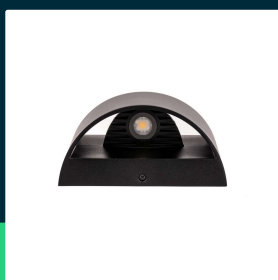

10W LED wall lamp with bridgelux chip black body 4000K IP54

SKU 218684 EAN 3800157681247 VT-815

Related products (SKUs): 8683, 8684

TECHNICAL SPECIFICATION

Power	9W	Material	Aluminium	Certifications	CE, EMC, ROHS
Luminous flux (lm)	1280 lm	Housing color	Black	Efficacy (lm/W)	140 lm/W
Light color	Neutral white	Type	Wall	ETIM	ECO02892
Color temperature	4000K	Dimming	NIE	CN code	8539 51 00
Beam angle	120°	IP rating	IP54	EPREL	1163858
Voltage	230V	Ignition time (100%)	0.001s		
SKU	SKU 218684	Color consistency	<6		
EAN barcode	3800157681247	Size	200x130x100mm		
Product code	VT-815	Product weight	1,154		
Series	Wall sconces	Volume	0,006417		
Energy class	E	Pack length	230mm		
Base	Integrated LED fixture	Pack width	125mm		
LED module type	Bridgelux Chip	Pack height	155mm		
Lifetime	20000h	Master carton	20		
Input voltage	AC:220-240V,50Hz	Brand	V-TAC		
CRI	80+	Warranty	2y		

**10W LED wall lamp with bridgelux chip black body 4000K IP54**

SKU 218684 EAN 3800157681247 VT-815

Related products (SKUs): 8683, 8684

Product description

- High-quality aluminum wall lamp equipped with the highest quality Bridgelux LED Chip
- IP54 rating - suitable for humid rooms
- No flickering light - Flicker Free
- Available in white and black versions
- Light distribution angle 120 degrees up and down