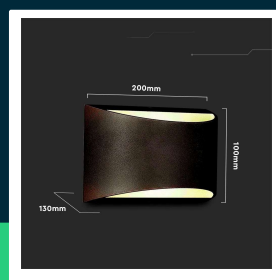

10W LED wall lamp with bridgelux chip black body 4000K IP54

SKU 218684 EAN 3800157681247 VT-815

Related products (SKUs): 8683, 8684

TECHNICAL SPECIFICATION

Power	9W	Material	Aluminium	Certifications	CE, EMC, ROHS
Luminous flux (lm)	1280 lm	Housing color	Black	Efficacy (lm/W)	140 lm/W
Light color	Neutral white	Type	Wall	ETIM	ECO02892
Color temperature	4000K	Dimming	NIE	CN code	8539 51 00
Beam angle	120°	IP rating	IP54	EPREL	1163858
Voltage	230V	Ignition time (100%)	0.001s		
SKU	SKU 218684	Color consistency	<6		
EAN barcode	3800157681247	Size	200x130x100mm		
Product code	VT-815	Product weight	1,154		
Series	Wall sconces	Volume	0,006417		
Energy class	E	Pack length	230mm		
Base	Integrated LED fixture	Pack width	125mm		
LED module type	Bridgelux Chip	Pack height	155mm		
Lifetime	20000h	Master carton	20		
Input voltage	AC:220-240V,50Hz	Brand	V-TAC		
CRI	80+	Warranty	2y		

**10W LED wall lamp with bridgelux chip black body 4000K IP54**

SKU 218684 EAN 3800157681247 VT-815

Related products (SKUs): 8683, 8684

Product description

- High-quality aluminum wall lamp equipped with the highest quality Bridgelux LED Chip
- IP54 rating - suitable for humid rooms
- No flickering light - Flicker Free
- Available in white and black versions
- Light distribution angle 120 degrees up and down