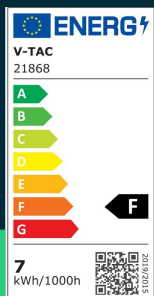

LED bulb SAMSUNG CHIP 6.5W E27 G45 plastic 6500K

SKU 21868 EAN 3800157677479 VT-290

Related products (SKUs): 866, 867, 868, 21866, 21867, 21867-6, 218666, 218686

TECHNICAL SPECIFICATION

Power	6,5W	Frequency	50Hz	Master carton	200
Equivalent power	45W	CRI	80+	Quantity per pallet	6000
Luminous flux (lm)	600 lm	Material	Plastic	Brand	V-TAC
Light color	Cool white	Housing color	Matte opal	Warranty	5y
Color temperature	6500K	Type	Light sources	Certifications	CE, EMC, ROHS
Beam angle	180°	Dimming	NIE	Efficacy (lm/W)	90 lm/W
Voltage	230V	IP rating	IP20	ETIM	EC001959
SKU	SKU 21868	Ignition time (100%)	0.001s	CN code	8539 52 00
EAN barcode	3800157677479	On/Off cycles	>20000	EPREL	1087091
Product code	VT-290	Operating conditions	-20° +45°		
Energy class	F	Size	45x80mm		
Base	E27	Product weight	0,03		
Shape	Ball	Volume	0,00025		
LED module type	SAMSUNG	Pack length	45mm		
Lifetime	20000h	Pack width	45mm		
Input voltage	220-240V	Pack height	80mm		

**LED bulb SAMSUNG CHIP 6.5W E27 G45 plastic 6500K**

SKU 21868 EAN 3800157677479 VT-290

Related products (SKUs): 866, 867, 868, 21866, 21867, 21867-6, 218666, 218686

Product description

- SAMSUNG LED chip
- Energy consumption lower by 80% compared to traditional light sources
- Very long life
- No UV or IR radiation
- Instant start and 100% light