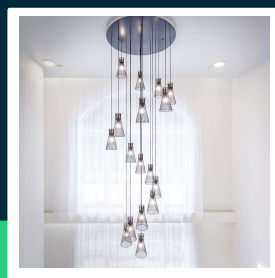

LED bulb SAMSUNG CHIP 6.5W E27 G45 plastic 6500K

SKU 21868 EAN 3800157677479 VT-290

Related products (SKUs): 866, 867, 868, 21866, 21867, 21867-6, 218666, 218686

TECHNICAL SPECIFICATION

Power	6,5W	Frequency	50Hz	Master carton	200
Equivalent power	45W	CRI	80+	Quantity per pallet	6000
Luminous flux (lm)	600 lm	Material	Plastic	Brand	V-TAC
Light color	Cool white	Housing color	Matte opal	Warranty	5y
Color temperature	6500K	Type	Light sources	Certifications	CE, EMC, ROHS
Beam angle	180°	Dimming	NIE	Efficacy (lm/W)	90 lm/W
Voltage	230V	IP rating	IP20	ETIM	EC001959
SKU	SKU 21868	Ignition time (100%)	0.001s	CN code	8539 52 00
EAN barcode	3800157677479	On/Off cycles	>20000	EPREL	1087091
Product code	VT-290	Operating conditions	-20° +45°		
Energy class	F	Size	45x80mm		
Base	E27	Product weight	0,03		
Shape	Ball	Volume	0,00025		
LED module type	SAMSUNG	Pack length	45mm		
Lifetime	20000h	Pack width	45mm		
Input voltage	220-240V	Pack height	80mm		

**LED bulb SAMSUNG CHIP 6.5W E27 G45 plastic 6500K**

SKU 21868 EAN 3800157677479 VT-290

Related products (SKUs): 866, 867, 868, 21866, 21867, 21867-6, 218666, 218686

Product description

- SAMSUNG LED chip
- Energy consumption lower by 80% compared to traditional light sources
- Very long life
- No UV or IR radiation
- Instant start and 100% light