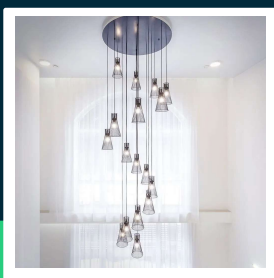

LED bulb SAMSUNG CHIP 6.5W E27 G45 plastic 6500K

SKU 21868 EAN 3800157677479 VT-290

Related products (SKUs): 866, 867, 868, 21866, 21867, 21867-6, 218666, 218686

TECHNICAL SPECIFICATION

Power	6,5W	Frequency	50Hz	Master carton	200
Equivalent power	45W	CRI	80+	Quantity per pallet	6000
Luminous flux (lm)	600 lm	Material	Plastic	Brand	V-TAC
Light color	Cool white	Housing color	Matte opal	Warranty	5y
Color temperature	6500K	Type	Light sources	Certifications	CE, EMC, ROHS
Beam angle	180°	Dimming	NIE	Efficacy (lm/W)	90 lm/W
Voltage	230V	IP rating	IP20	ETIM	EC001959
SKU	SKU 21868	Ignition time (100%)	0.001s	CN code	8539 52 00
EAN barcode	3800157677479	On/Off cycles	>20000	EPREL	1087091
Product code	VT-290	Operating conditions	-20° +45°		
Energy class	F	Size	45x80mm		
Base	E27	Product weight	0,03		
Shape	Ball	Volume	0,00025		
LED module type	SAMSUNG	Pack length	45mm		
Lifetime	20000h	Pack width	45mm		
Input voltage	220-240V	Pack height	80mm		

**LED bulb SAMSUNG CHIP 6.5W E27 G45 plastic 6500K**

SKU 21868 EAN 3800157677479 VT-290

Related products (SKUs): 866, 867, 868, 21866, 21867, 21867-6, 218666, 218686

Product description

- SAMSUNG LED chip
- Energy consumption lower by 80% compared to traditional light sources
- Very long life
- No UV or IR radiation
- Instant start and 100% light