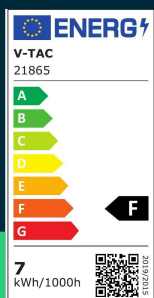

LED bulb SAMSUNG CHIP 6.5W E14 P45 plastic 6400K

SKU 21865 EAN 3800170202979 VT-270

Related products (SKUs): 864, 865, 863, 21863, 21864, 24018, 24019, 24020, 218636, 218646, 218656

TECHNICAL SPECIFICATION

Power	6,5W	Frequency	50Hz	Pack length	46mm
Equivalent power	45W	CRI	80+	Pack width	46mm
Luminous flux (lm)	600 lm	Material	Plastic	Pack height	82mm
Light color	Cool white	Housing color	Matte opal	Master carton	200
Color temperature	6500K	Type	Light sources	Quantity per pallet	6000
Beam angle	180°	Dimming	NIE	Brand	V-TAC
Voltage	230V	IP rating	IP20	Warranty	5y
SKU	SKU 21865	Ignition time (100%)	0.001s	Certifications	CE, EMC, ROHS
EAN barcode	3800170202979	On/Off cycles	>20000	Efficacy (lm/W)	90 lm/W
Product code	VT-270	Operating conditions	-20° +45°	ETIM	EC001959
Energy class	F	Size	45x80mm	CN code	8539 52 00
Base	E14	Length	46 mm	EPREL	1564392
Shape	Ball	Width	46 mm		
LED module type	SAMSUNG	Height	82 mm		
Lifetime	20000h	Product weight	0,03		
Input voltage	220-240V	Volume	0,000216		