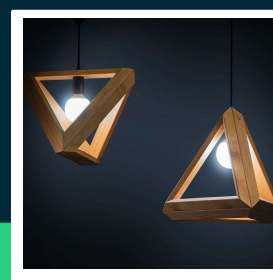

LED bulb SAMSUNG CHIP 6.5W E14 P45 plastic 6400K

SKU 21865 EAN 3800170202979 VT-270

Related products (SKUs): 864, 865, 863, 21863, 21864, 24018, 24019, 24020, 218636, 218646, 218656

TECHNICAL SPECIFICATION

Power	6,5W	Frequency	50Hz	Pack length	46mm
Equivalent power	45W	CRI	80+	Pack width	46mm
Luminous flux (lm)	600 lm	Material	Plastic	Pack height	82mm
Light color	Cool white	Housing color	Matte opal	Master carton	200
Color temperature	6500K	Type	Light sources	Quantity per pallet	6000
Beam angle	180°	Dimming	NIE	Brand	V-TAC
Voltage	230V	IP rating	IP20	Warranty	5y
SKU	SKU 21865	Ignition time (100%)	0.001s	Certifications	CE, EMC, ROHS
EAN barcode	3800170202979	On/Off cycles	>20000	Efficacy (lm/W)	90 lm/W
Product code	VT-270	Operating conditions	-20° +45°	ETIM	EC001959
Energy class	F	Size	45x80mm	CN code	8539 52 00
Base	E14	Length	46 mm	EPREL	1564392
Shape	Ball	Width	46 mm		
LED module type	SAMSUNG	Height	82 mm		
Lifetime	20000h	Product weight	0,03		
Input voltage	220-240V	Volume	0,000216		