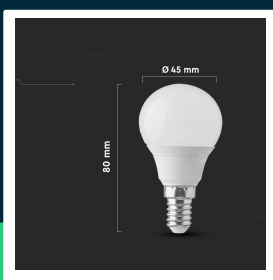

LED bulb SAMSUNG CHIP 6.5W E14 P45 plastic 6400K

SKU 21865 EAN 3800170202979 VT-270

Related products (SKUs): 864, 865, 863, 21863, 21864, 24018, 24019, 24020, 218636, 218646, 218656

TECHNICAL SPECIFICATION

Power	6,5W	Frequency	50Hz	Pack length	46mm
Equivalent power	45W	CRI	80+	Pack width	46mm
Luminous flux (lm)	600 lm	Material	Plastic	Pack height	82mm
Light color	Cool white	Housing color	Matte opal	Master carton	200
Color temperature	6500K	Type	Light sources	Quantity per pallet	6000
Beam angle	180°	Dimming	NIE	Brand	V-TAC
Voltage	230V	IP rating	IP20	Warranty	5y
SKU	SKU 21865	Ignition time (100%)	0.001s	Certifications	CE, EMC, ROHS
EAN barcode	3800170202979	On/Off cycles	>20000	Efficacy (lm/W)	90 lm/W
Product code	VT-270	Operating conditions	-20° +45°	ETIM	EC001959
Energy class	F	Size	45x80mm	CN code	8539 52 00
Base	E14	Length	46 mm	EPREL	1564392
Shape	Ball	Width	46 mm		
LED module type	SAMSUNG	Height	82 mm		
Lifetime	20000h	Product weight	0,03		
Input voltage	220-240V	Volume	0,000216		

**LED bulb SAMSUNG CHIP 6.5W E14 P45 plastic 6400K**

SKU 21865 EAN 3800170202979 VT-270

Related products (SKUs): 864, 865, 863, 21863, 21864, 24018, 24019, 24020, 218636, 218646, 218656

Product description