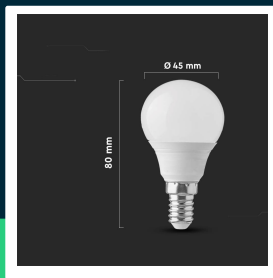

LED bulb SAMSUNG CHIP 6.5W E14 P45 plastic 4000K

SKU 21864 EAN 3800157698658 VT-270

Related products (SKUs): 864, 865, 863, 21863, 21865, 24018, 24019, 24020, 218636, 218646, 218656

TECHNICAL SPECIFICATION

Power	6,5W	Frequency	50Hz	Master carton	200
Equivalent power	45W	CRI	80+	Brand	V-TAC
Luminous flux (lm)	600 lm	Material	Plastic	Warranty	5y
Light color	Neutral white	Housing color	Matte opal	Certifications	CE, EMC, ROHS
Color temperature	4000K	Type	Light sources	Efficacy (lm/W)	90 lm/W
Beam angle	180°	Dimming	NIE	ETIM	EC001959
Voltage	230V	IP rating	IP20	CN code	8539 52 00
SKU	SKU 21864	Ignition time (100%)	0.001s	EPREL	1417341
EAN barcode	3800157698658	On/Off cycles	>20000		
Product code	VT-270	Operating conditions	-20° +45°		
Energy class	F	Size	45x80mm		
Base	E14	Product weight	0,03		
Shape	Ball	Volume	0,000162		
LED module type	SAMSUNG	Pack length	46mm		
Lifetime	20000h	Pack width	46mm		
Input voltage	220-240V	Pack height	82mm		

**LED bulb SAMSUNG CHIP 6.5W E14 P45 plastic 4000K**

SKU 21864 EAN 3800157698658 VT-270

Related products (SKUs): 864, 865, 863, 21863, 21865, 24018, 24019, 24020, 218636, 218646, 218656

Product description