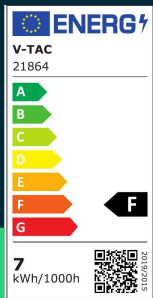

LED bulb SAMSUNG CHIP 6.5W E14 P45 plastic 4000K

SKU 21864 EAN 3800157698658 VT-270

Related products (SKUs): 864, 865, 863, 21863, 21865, 24018, 24019, 24020, 218636, 218646, 218656

TECHNICAL SPECIFICATION

Power	6,5W	Frequency	50Hz	Master carton	200
Equivalent power	45W	CRI	80+	Brand	V-TAC
Luminous flux (lm)	600 lm	Material	Plastic	Warranty	5y
Light color	Neutral white	Housing color	Matte opal	Certifications	CE, EMC, ROHS
Color temperature	4000K	Type	Light sources	Efficacy (lm/W)	90 lm/W
Beam angle	180°	Dimming	NIE	ETIM	EC001959
Voltage	230V	IP rating	IP20	CN code	8539 52 00
SKU	SKU 21864	Ignition time (100%)	0.001s	EPREL	1417341
EAN barcode	3800157698658	On/Off cycles	>20000		
Product code	VT-270	Operating conditions	-20° +45°		
Energy class	F	Size	45x80mm		
Base	E14	Product weight	0,03		
Shape	Ball	Volume	0,000162		
LED module type	SAMSUNG	Pack length	46mm		
Lifetime	20000h	Pack width	46mm		
Input voltage	220-240V	Pack height	82mm		

- SAMSUNG LED chip
- Energy consumption lower by 80% compared to traditional light sources
- Very long life
- No UV or IR radiation
- Instant start and 100% light

GPSR Information

- Manufacturer: V-TAC Europe Ltd. Address: bul. "Rozhen" 41, 1271 Sofia, Bulgaria, office@v-tac.eu
- Importer: V-TAC Europe Ltd. Address: bul. "Rozhen" 41, 1271 Sofia, Bulgaria, office@v-tac.eu
- Distributor and importer in Poland: Led Europe Sp. z o.o. Address: ul. Starorudzka 12E 93-491 Łódź, Poland, biuro@led-europe.pl
- Documents confirming compliance of products with applicable safety standards are available on the website www.v-tac.eu. If the required documentation is not available, please contact the local distributor: biuro@led-europe.pl
- If you have any problems with the product, contact the distributor in Poland: biuro@led-europe.pl
- Country of production: China