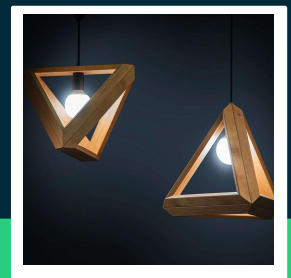

LED bulb SAMSUNG CHIP 6.5W E14 P45 plastic 4000K

SKU 21864 EAN 3800157698658 VT-270

Related products (SKUs): 864, 865, 863, 21863, 21865, 24018, 24019, 24020, 218636, 218646, 218656

TECHNICAL SPECIFICATION

Power	6,5W	Frequency	50Hz	Master carton	200
Equivalent power	45W	CRI	80+	Brand	V-TAC
Luminous flux (lm)	600 lm	Material	Plastic	Warranty	5y
Light color	Neutral white	Housing color	Matte opal	Certifications	CE, EMC, ROHS
Color temperature	4000K	Type	Light sources	Efficacy (lm/W)	90 lm/W
Beam angle	180°	Dimming	NIE	ETIM	EC001959
Voltage	230V	IP rating	IP20	CN code	8539 52 00
SKU	SKU 21864	Ignition time (100%)	0.001s	EPREL	1417341
EAN barcode	3800157698658	On/Off cycles	>20000		
Product code	VT-270	Operating conditions	-20° +45°		
Energy class	F	Size	45x80mm		
Base	E14	Product weight	0,03		
Shape	Ball	Volume	0,000162		
LED module type	SAMSUNG	Pack length	46mm		
Lifetime	20000h	Pack width	46mm		
Input voltage	220-240V	Pack height	82mm		