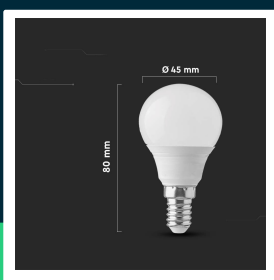

LED bulb SAMSUNG CHIP 6.5W E14 P45 plastic 3000K

SKU 21863 EAN 3800170202962 VT-270

Related products (SKUs): 864, 865, 863, 21864, 21865, 24018, 24019, 24020, 218636, 218646, 218656

TECHNICAL SPECIFICATION

Power	6,5W	Frequency	50Hz	Pack length	46mm
Equivalent power	45W	CRI	80+	Pack width	46mm
Luminous flux (lm)	600 lm	Material	Plastic	Pack height	82mm
Light color	Warm white	Housing color	Matte opal	Master carton	200
Color temperature	3000K	Type	Light sources	Brand	V-TAC
Beam angle	180°	Dimming	NIE	Warranty	5y
Voltage	230V	IP rating	IP20	Certifications	CE, EMC, ROHS
SKU	SKU 21863	Ignition time (100%)	0.001s	Efficacy (lm/W)	90 lm/W
EAN barcode	3800170202962	On/Off cycles	>20000	ETIM	EC001959
Product code	VT-270	Operating conditions	-20° +45°	CN code	8539 52 00
Energy class	F	Size	45x80mm	EPREL	1564391
Base	E14	Length	46 mm		
Shape	Ball	Width	46 mm		
LED module type	SAMSUNG	Height	82 mm		
Lifetime	20000h	Product weight	0,03		
Input voltage	220-240V	Volume	0,000216		

**LED bulb SAMSUNG CHIP 6.5W E14 P45 plastic 3000K**

SKU 21863 EAN 3800170202962 VT-270

Related products (SKUs): 864, 865, 863, 21864, 21865, 24018, 24019, 24020, 218636, 218646, 218656

Product description