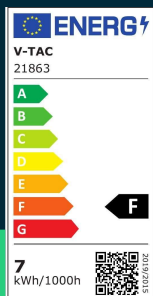

LED bulb SAMSUNG CHIP 6.5W E14 P45 plastic 3000K

SKU 21863 EAN 3800170202962 VT-270

Related products (SKUs): 864, 865, 863, 21864, 21865, 24018, 24019, 24020, 218636, 218646, 218656

TECHNICAL SPECIFICATION

Power	6,5W	Frequency	50Hz	Pack length	46mm
Equivalent power	45W	CRI	80+	Pack width	46mm
Luminous flux (lm)	600 lm	Material	Plastic	Pack height	82mm
Light color	Warm white	Housing color	Matte opal	Master carton	200
Color temperature	3000K	Type	Light sources	Brand	V-TAC
Beam angle	180°	Dimming	NIE	Warranty	5y
Voltage	230V	IP rating	IP20	Certifications	CE, EMC, ROHS
SKU	SKU 21863	Ignition time (100%)	0.001s	Efficacy (lm/W)	90 lm/W
EAN barcode	3800170202962	On/Off cycles	>20000	ETIM	EC001959
Product code	VT-270	Operating conditions	-20° +45°	CN code	8539 52 00
Energy class	F	Size	45x80mm	EPREL	1564391
Base	E14	Length	46 mm		
Shape	Ball	Width	46 mm		
LED module type	SAMSUNG	Height	82 mm		
Lifetime	20000h	Product weight	0,03		
Input voltage	220-240V	Volume	0,000216		

- SAMSUNG LED chip
- Energy consumption lower by 80% compared to traditional light sources
- Very long life
- No UV or IR radiation
- Instant start and 100% light

GPSR Information

- Manufacturer: V-TAC Europe Ltd. Address: bul. "Rozhen" 41, 1271 Sofia, Bulgaria, office@v-tac.eu
- Importer: V-TAC Europe Ltd. Address: bul. "Rozhen" 41, 1271 Sofia, Bulgaria, office@v-tac.eu
- Distributor and importer in Poland: Led Europe Sp. z o.o. Address: ul. Starorudzka 12E 93-491 Łódź, Poland, biuro@led-europe.pl
- Documents confirming compliance of products with applicable safety standards are available on the website www.v-tac.eu. If the required documentation is not available, please contact the local distributor: biuro@led-europe.pl
- If you have any problems with the product, contact the distributor in Poland: biuro@led-europe.pl
- Country of production: China