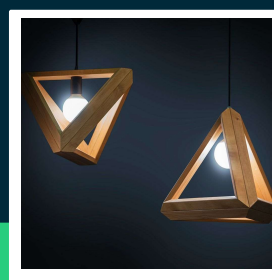

LED bulb SAMSUNG CHIP 6.5W E14 P45 plastic 3000K

SKU 21863 EAN 3800170202962 VT-270

Related products (SKUs): 864, 865, 863, 21864, 21865, 24018, 24019, 24020, 218636, 218646, 218656

TECHNICAL SPECIFICATION

Power	6,5W	Frequency	50Hz	Pack length	46mm
Equivalent power	45W	CRI	80+	Pack width	46mm
Luminous flux (lm)	600 lm	Material	Plastic	Pack height	82mm
Light color	Warm white	Housing color	Matte opal	Master carton	200
Color temperature	3000K	Type	Light sources	Brand	V-TAC
Beam angle	180°	Dimming	NIE	Warranty	5y
Voltage	230V	IP rating	IP20	Certifications	CE, EMC, ROHS
SKU	SKU 21863	Ignition time (100%)	0.001s	Efficacy (lm/W)	90 lm/W
EAN barcode	3800170202962	On/Off cycles	>20000	ETIM	EC001959
Product code	VT-270	Operating conditions	-20° +45°	CN code	8539 52 00
Energy class	F	Size	45x80mm	EPREL	1564391
Base	E14	Length	46 mm		
Shape	Ball	Width	46 mm		
LED module type	SAMSUNG	Height	82 mm		
Lifetime	20000h	Product weight	0,03		
Input voltage	220-240V	Volume	0,000216		