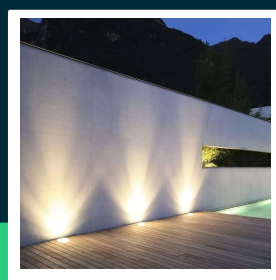

8W LED COB underground light (oblique angle 20°) 4000K

SKU 218621 EAN 3800157688895 VT-7679

Related products (SKUs): 8621

TECHNICAL SPECIFICATION

Power	8W	Material	Aluminium	Efficacy (lm/W)	45 lm/W
Luminous flux (lm)	350 lm	Housing color	Satin	ETIM	EC000301
Light color	Neutral white	Type	In-ground drive-over	CN code	8539 51 00
Color temperature	4000K	Dimming	NIE	EPREL	1263907
Beam angle	20°	IP rating	IP67		
Voltage	230V	Operating conditions	-20° +45°		
SKU	SKU 218621	Size	150x153mm		
EAN barcode	3800157688895	Product weight	1,16		
Product code	VT-7679	Volume	0,004096		
Series	In-ground	Pack length	160mm		
Energy class	G	Pack width	160mm		
Base	Integrated LED fixture	Pack height	165mm		
LED module type	COB	Master carton	12		
Lifetime	20000h	Brand	V-TAC		
Power factor	>0,5	Warranty	2y		
CRI	80+	Certifications	CE, EMC, ROHS		

**8W LED COB underground light (oblique angle 20°) 4000K**

SKU 218621 EAN 3800157688895 VT-7679

Related products (SKUs): 8621

Product description

- Ground-mounted luminaire with asymmetric light beam characteristics, allowing you to illuminate the facade, plants, etc. from the ground level
- Perfect for extreme temperatures from -20° to + 45°
- Specially designed for outdoor use
- IP67
- Low operating costs