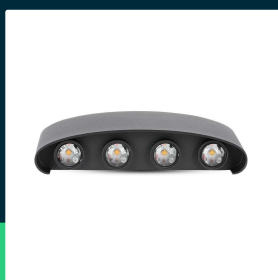

7W LED wall light sand black IP65 4000K

SKU 218620 EAN 3800157678384 VT-848

Related products (SKUs): 8617, 8619, 8620, 8618, 218617, 218618, 218619

TECHNICAL SPECIFICATION

Power	7W	Housing color	Black	Efficacy (lm/W)	135 lm/W
Luminous flux (lm)	940 lm	Type	Wall	ETIM	ECO02892
Light color	Neutral white	Dimming	NIE	CN code	8539 51 00
Color temperature	4200K	IP rating	IP65	EPREL	1233697
Beam angle	150°	Ignition time (100%)	0.001s		
Voltage	230V	Color consistency	<6		
SKU	SKU 218620	Size	220x48x90mm		
EAN barcode	3800157678384	Product weight	0,89		
Product code	VT-848	Volume	0,001299375		
Series	Wall sconces	Pack length	225mm		
Energy class	E	Pack width	55mm		
Base	Integrated LED fixture	Pack height	105mm		
Lifetime	20000h	Master carton	20		
Power factor	>0,6	Brand	V-TAC		
CRI	80+	Warranty	2y		
Material	Aluminium	Certifications	CE, EMC, ROHS		

**7W LED wall light sand black IP65 4000K**

SKU 218620 EAN 3800157678384 VT-848

Related products (SKUs): 8617, 8619, 8620, 8618, 218617, 218618, 218619

Product description

- Modern wall fixture
- Material - Aluminum
- High-quality power supply
- Available colors 3000K-4000K
- IP54 rating
- Eye protection - no flicker
- Beam angle 150° Top / 150° Bottom
- Available in white and black versions
- Dimensions 220x48x90mm