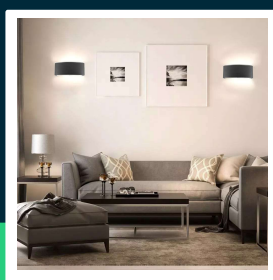

7W LED wall light sand black IP65 4000K

SKU 218620 EAN 3800157678384 VT-848

Related products (SKUs): 8617, 8619, 8620, 8618, 218617, 218618, 218619

TECHNICAL SPECIFICATION

Power	7W	Housing color	Black	Efficacy (lm/W)	135 lm/W
Luminous flux (lm)	940 lm	Type	Wall	ETIM	ECO02892
Light color	Neutral white	Dimming	NIE	CN code	8539 51 00
Color temperature	4200K	IP rating	IP65	EPREL	1233697
Beam angle	150°	Ignition time (100%)	0.001s		
Voltage	230V	Color consistency	<6		
SKU	SKU 218620	Size	220x48x90mm		
EAN barcode	3800157678384	Product weight	0,89		
Product code	VT-848	Volume	0,001299375		
Series	Wall sconces	Pack length	225mm		
Energy class	E	Pack width	55mm		
Base	Integrated LED fixture	Pack height	105mm		
Lifetime	20000h	Master carton	20		
Power factor	>0,6	Brand	V-TAC		
CRI	80+	Warranty	2y		
Material	Aluminium	Certifications	CE, EMC, ROHS		

**7W LED wall light sand black IP65 4000K**

SKU 218620 EAN 3800157678384 VT-848

Related products (SKUs): 8617, 8619, 8620, 8618, 218617, 218618, 218619

Product description

- Modern wall fixture
- Material - Aluminum
- High-quality power supply
- Available colors 3000K-4000K
- IP54 rating
- Eye protection - no flicker
- Beam angle 150° Top / 150° Bottom
- Available in white and black versions
- Dimensions 220x48x90mm