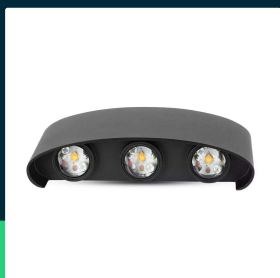

6W LED wall light sand black IP65 4000K

SKU 218616 EAN 3800170203921 VT-846

Related products (SKUs): 8613, 8614, 8615, 8616, 218613, 218614, 218615

TECHNICAL SPECIFICATION

Power	5W	CRI	80+	Pack width	45mm
Luminous flux (lm)	630 lm	Material	Aluminium	Pack height	95mm
Light color	Neutral white	Housing color	Black	Master carton	20
Color temperature	4000K	Type	Wall	Brand	V-TAC
Beam angle	150°	Dimming	NIE	Warranty	2y
Voltage	230V	IP rating	IP65	Certifications	CE, EMC, ROHS
SKU	SKU 218616	Ignition time (100%)	0.001s	Efficacy (lm/W)	125 lm/W
EAN barcode	3800170203921	Color consistency	<6	ETIM	EC002892
Product code	VT-846	Declared intensity (cd)	115.95 Cd Max.	CN code	8539 51 00
Series	Wall sconces	Size	170x80x40mm	EPREL	1212286
Energy class	E	Length	175 mm		
Base	Integrated LED fixture	Width	45 mm		
LED module type	SMD	Height	95 mm		
Lifetime	20000h	Product weight	0,56		
Input voltage	AC:220-240V, 50Hz	Volume	0,0009		
Power factor	>0,6	Pack length	175mm		

**6W LED wall light sand black IP65 4000K**

SKU 218616 EAN 3800170203921 VT-846

Related products (SKUs): 8613, 8614, 8615, 8616, 218613, 218614, 218615

Product description

- Modern wall fixture
- Material - Aluminum
- High-quality power supply
- Available colors 3000K-4000K
- IP54 rating
- Eye protection - no flicker
- Beam angle 150° Top / 150° Bottom
- Available in white and black versions
- Dimensions 170x40x80mm