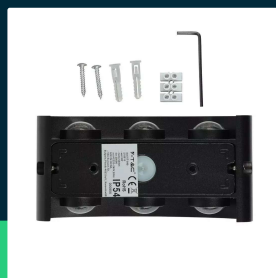

6W LED wall light sand black IP65 4000K

SKU 218616 EAN 3800170203921 VT-846

Related products (SKUs): 8613, 8614, 8615, 8616, 218613, 218614, 218615

TECHNICAL SPECIFICATION

Power	5W	CRI	80+	Pack width	45mm
Luminous flux (lm)	630 lm	Material	Aluminium	Pack height	95mm
Light color	Neutral white	Housing color	Black	Master carton	20
Color temperature	4000K	Type	Wall	Brand	V-TAC
Beam angle	150°	Dimming	NIE	Warranty	2y
Voltage	230V	IP rating	IP65	Certifications	CE, EMC, ROHS
SKU	SKU 218616	Ignition time (100%)	0.001s	Efficacy (lm/W)	125 lm/W
EAN barcode	3800170203921	Color consistency	<6	ETIM	EC002892
Product code	VT-846	Declared intensity (cd)	115.95 Cd Max.	CN code	8539 51 00
Series	Wall sconces	Size	170x80x40mm	EPREL	1212286
Energy class	E	Length	175 mm		
Base	Integrated LED fixture	Width	45 mm		
LED module type	SMD	Height	95 mm		
Lifetime	20000h	Product weight	0,56		
Input voltage	AC:220-240V, 50Hz	Volume	0,0009		
Power factor	>0,6	Pack length	175mm		

**6W LED wall light sand black IP65 4000K**

SKU 218616 EAN 3800170203921 VT-846

Related products (SKUs): 8613, 8614, 8615, 8616, 218613, 218614, 218615

Product description

- Modern wall fixture
- Material - Aluminum
- High-quality power supply
- Available colors 3000K-4000K
- IP54 rating
- Eye protection - no flicker
- Beam angle 150° Top / 150° Bottom
- Available in white and black versions
- Dimensions 170x40x80mm