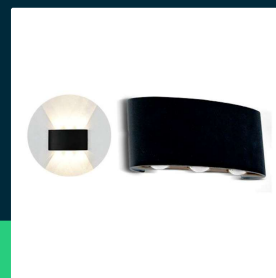

6W LED wall light sand black IP65 4000K

SKU 218616 EAN 3800170203921 VT-846

Related products (SKUs): 8613, 8614, 8615, 8616, 218613, 218614, 218615

TECHNICAL SPECIFICATION

Power	5W	CRI	80+	Pack width	45mm
Luminous flux (lm)	630 lm	Material	Aluminium	Pack height	95mm
Light color	Neutral white	Housing color	Black	Master carton	20
Color temperature	4000K	Type	Wall	Brand	V-TAC
Beam angle	150°	Dimming	NIE	Warranty	2y
Voltage	230V	IP rating	IP65	Certifications	CE, EMC, ROHS
SKU	SKU 218616	Ignition time (100%)	0.001s	Efficacy (lm/W)	125 lm/W
EAN barcode	3800170203921	Color consistency	<6	ETIM	EC002892
Product code	VT-846	Declared intensity (cd)	115.95 Cd Max.	CN code	8539 51 00
Series	Wall sconces	Size	170x80x40mm	EPREL	1212286
Energy class	E	Length	175 mm		
Base	Integrated LED fixture	Width	45 mm		
LED module type	SMD	Height	95 mm		
Lifetime	20000h	Product weight	0,56		
Input voltage	AC:220-240V, 50Hz	Volume	0,0009		
Power factor	>0,6	Pack length	175mm		

**6W LED wall light sand black IP65 4000K**

SKU 218616 EAN 3800170203921 VT-846

Related products (SKUs): 8613, 8614, 8615, 8616, 218613, 218614, 218615

Product description

- Modern wall fixture
- Material - Aluminum
- High-quality power supply
- Available colors 3000K-4000K
- IP54 rating
- Eye protection - no flicker
- Beam angle 150° Top / 150° Bottom
- Available in white and black versions
- Dimensions 170x40x80mm