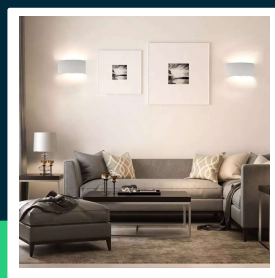

6W LED wall light sand white IP54 4000K

SKU 218614 EAN 3800157681353 VT-846

Related products (SKUs): 8613, 8614, 8615, 8616, 218613, 218615, 218616

TECHNICAL SPECIFICATION

Power	6W	Housing color	White	Efficacy (lm/W)	105 lm/W
Luminous flux (lm)	630 lm	Type	Wall	ETIM	ECO02892
Light color	Neutral white	Dimming	NIE	CN code	8539 51 00
Color temperature	4000K	IP rating	IP54	EPREL	1212285
Beam angle	150°	Ignition time (100%)	0.001s		
Voltage	230V	Color consistency	<6		
SKU	SKU 218614	Size	170x40x80mm		
EAN barcode	3800157681353	Product weight	0,68		
Product code	VT-846	Volume	0,000748125		
Series	Wall sconces	Pack length	175mm		
Energy class	E	Pack width	45mm		
Base	Integrated LED fixture	Pack height	95mm		
Lifetime	20000h	Master carton	20		
Power factor	>0,6	Brand	V-TAC		
CRI	80+	Warranty	2y		
Material	Aluminium	Certifications	CE, EMC, ROHS		

**6W LED wall light sand white IP54 4000K**

SKU 218614 EAN 3800157681353 VT-846

Related products (SKUs): 8613, 8614, 8615, 8616, 218613, 218615, 218616

Product description

- Modern wall fixture
- Material - Aluminum
- High-quality power supply
- Available colors 3000K-4000K
- IP54 rating
- Eye protection - no flicker
- Beam angle 150° Top / 150° Bottom
- Available in white and black versions
- Dimensions 170x40x80mm