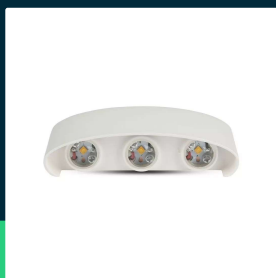

6W LED wall light sand white IP54 4000K

SKU 218614 EAN 3800157681353 VT-846

Related products (SKUs): 8613, 8614, 8615, 8616, 218613, 218615, 218616

TECHNICAL SPECIFICATION

Power	6W	Housing color	White	Efficacy (lm/W)	105 lm/W
Luminous flux (lm)	630 lm	Type	Wall	ETIM	ECO02892
Light color	Neutral white	Dimming	NIE	CN code	8539 51 00
Color temperature	4000K	IP rating	IP54	EPREL	1212285
Beam angle	150°	Ignition time (100%)	0.001s		
Voltage	230V	Color consistency	<6		
SKU	SKU 218614	Size	170x40x80mm		
EAN barcode	3800157681353	Product weight	0,68		
Product code	VT-846	Volume	0,000748125		
Series	Wall sconces	Pack length	175mm		
Energy class	E	Pack width	45mm		
Base	Integrated LED fixture	Pack height	95mm		
Lifetime	20000h	Master carton	20		
Power factor	>0,6	Brand	V-TAC		
CRI	80+	Warranty	2y		
Material	Aluminium	Certifications	CE, EMC, ROHS		

**6W LED wall light sand white IP54 4000K**

SKU 218614 EAN 3800157681353 VT-846

Related products (SKUs): 8613, 8614, 8615, 8616, 218613, 218615, 218616

Product description

- Modern wall fixture
- Material - Aluminum
- High-quality power supply
- Available colors 3000K-4000K
- IP54 rating
- Eye protection - no flicker
- Beam angle 150° Top / 150° Bottom
- Available in white and black versions
- Dimensions 170x40x80mm