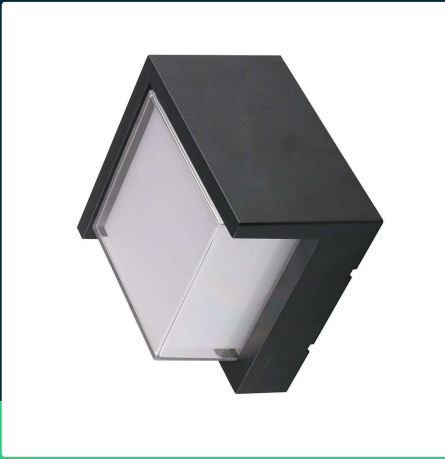

12W LED wall light sami frame black square 4000K

SKU 218540 EAN 3800157678742 VT-827

Related products (SKUs): 8537, 8538, 8539, 8540, 218537, 218538, 218539

TECHNICAL SPECIFICATION

Power	12W	Input voltage	220-240V	Product weight	0,72
Luminous flux (lm)	1160 lm	Frequency	50/60Hz	Volume	0,003564
Light color	Neutral white	Power factor	>0,5	Pack length	175mm
Color temperature	4000K	CRI	80+	Pack width	105mm
Beam angle	128°	Material	PC	Pack height	175mm
Voltage	230V	Housing color	Black	Master carton	20
SKU	SKU 218540	Type	Wall	Quantity per pallet	400
EAN barcode	3800157678742	Dimming	NIE	Brand	V-TAC
Product code	VT-827	IP rating	IP65	Warranty	2y
Series	Wall sconces	Ignition time (100%)	0.001s	Certifications	CE, EMC, ROHS
Energy class	F	Color consistency	<6	Efficacy (lm/W)	95 lm/W
Base	Integrated LED fixture	On/Off cycles	15000	ETIM	ECO02892
Shape	Square	Operating conditions	-20° +45°	CN code	8539 51 00
LED module type	SMD	Compatibility	Can work with motion sensors	EPREL	1200581
Lifetime	20000h	Size	160x100mm		

**12W LED wall light sami frame black square 4000K**

SKU 218540 EAN 3800157678742 VT-827

Related products (SKUs): 8537, 8538, 8539, 8540, 218537, 218538, 218539

Product description

- High quality LED Chip 12W
- Modern illumination of walls and facades
- IP65 rating
- Available light colors 3000K and 4000K
- High-quality body
- Easy installation
- Dimensions 160x160x100mm