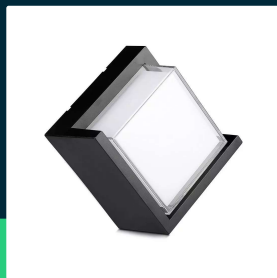

12W LED wall light sami frame black square 4000K

SKU 218540 EAN 3800157678742 VT-827

Related products (SKUs): 8537, 8538, 8539, 8540, 218537, 218538, 218539

TECHNICAL SPECIFICATION

Power	12W	Input voltage	220-240V	Product weight	0,72
Luminous flux (lm)	1160 lm	Frequency	50/60Hz	Volume	0,003564
Light color	Neutral white	Power factor	>0,5	Pack length	175mm
Color temperature	4000K	CRI	80+	Pack width	105mm
Beam angle	128°	Material	PC	Pack height	175mm
Voltage	230V	Housing color	Black	Master carton	20
SKU	SKU 218540	Type	Wall	Quantity per pallet	400
EAN barcode	3800157678742	Dimming	NIE	Brand	V-TAC
Product code	VT-827	IP rating	IP65	Warranty	2y
Series	Wall sconces	Ignition time (100%)	0.001s	Certifications	CE, EMC, ROHS
Energy class	F	Color consistency	<6	Efficacy (lm/W)	95 lm/W
Base	Integrated LED fixture	On/Off cycles	15000	ETIM	ECO02892
Shape	Square	Operating conditions	-20° +45°	CN code	8539 51 00
LED module type	SMD	Compatibility	Can work with motion sensors	EPREL	1200581
Lifetime	20000h	Size	160x100mm		

**12W LED wall light sami frame black square 4000K**

SKU 218540 EAN 3800157678742 VT-827

Related products (SKUs): 8537, 8538, 8539, 8540, 218537, 218538, 218539

Product description

- High quality LED Chip 12W
- Modern illumination of walls and facades
- IP65 rating
- Available light colors 3000K and 4000K
- High-quality body
- Easy installation
- Dimensions 160x160x100mm