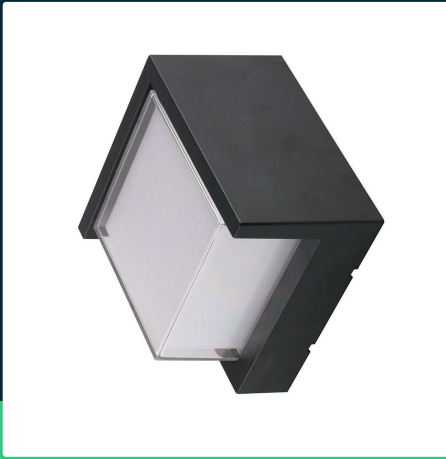

12W LED wall light sami frame black square 3000K

SKU 218539 EAN 3800157678872 VT-827

Related products (SKUs): 8537, 8538, 8539, 8540, 218537, 218538, 218540

TECHNICAL SPECIFICATION

Power	12W	Input voltage	220-240V	Product weight	0,72
Luminous flux (lm)	1160 lm	Frequency	50/60Hz	Volume	0,00289
Light color	Warm white	Power factor	>0,5	Pack length	175mm
Color temperature	3000K	CRI	80+	Pack width	105mm
Beam angle	128°	Material	PC	Pack height	175mm
Voltage	230V	Housing color	Black	Master carton	20
SKU	SKU 218539	Type	Wall	Quantity per pallet	400
EAN barcode	3800157678872	Dimming	NIE	Brand	V-TAC
Product code	VT-827	IP rating	IP65	Warranty	2y
Series	Wall sconces	Ignition time (100%)	0.001s	Certifications	CE, EMC, ROHS
Energy class	F	Color consistency	<6	Efficacy (lm/W)	95 lm/W
Base	Integrated LED fixture	On/Off cycles	15000	ETIM	ECO02892
Shape	Square	Operating conditions	-20° +45°	CN code	8539 51 00
LED module type	SMD	Compatibility	Can work with motion sensors	EPREL	1200580
Lifetime	20000h	Size	160x100mm		

**12W LED wall light sami frame black square 3000K**

SKU 218539 EAN 3800157678872 VT-827

Related products (SKUs): 8537, 8538, 8539, 8540, 218537, 218538, 218540

Product description

- High quality LED Chip 12W
- Modern illumination of walls and facades
- IP65 rating
- Available light colors 3000K and 4000K
- High-quality body
- Easy installation
- Dimensions 160x160x100mm