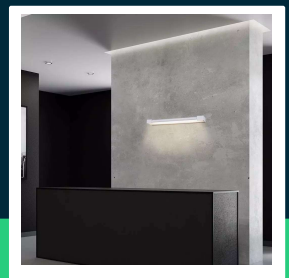

18W LED wall lamp white body IP44 4000K

SKU 218534 EAN 3800157678421 VT-819-N

Related products (SKUs): ---

TECHNICAL SPECIFICATION

Power	16W	Power factor	>0,5	Pack height	80mm
Luminous flux (lm)	1800 lm	CRI	80+	Master carton	10
Light color	Neutral white	Material	Aluminium	Quantity per pallet	160
Color temperature	4000K	Housing color	White	Brand	V-TAC
Beam angle	0-90° Adjustable	Type	Wall	Warranty	2y
Voltage	230V	Dimming	NIE	Certifications	CE, EMC, ROHS
SKU	SKU 218534	IP rating	IP44	Efficacy (lm/W)	115 lm/W
EAN barcode	3800157678421	Ignition time (100%)	0.001s	ETIM	EC002892
Product code	VT-819-N	Color consistency	<6	CN code	8539 51 00
Series	Wall sconces	On/Off cycles	>15000	EPREL	1220195
Energy class	E	Operating conditions	-20° +45°		
Base	Integrated LED fixture	Size	600x100x42mm		
LED module type	SMD	Product weight	1,7		
Lifetime	20000h	Volume	0,007168		
Input voltage	220-240V	Pack length	640mm		
Frequency	50/60Hz	Pack width	140mm		

**18W LED wall lamp white body IP44 4000K**

SKU 218534 EAN 3800157678421 VT-819-N

Related products (SKUs): ---

Product description

- High quality LED chip
- Modern wall illumination in living rooms, bathrooms or next to the mirror
- IP44 rating
- Light angle adjustment 5-90°
- Available light colors 3000K and 4000K
- High-quality aluminum body
- Dimensions 600x100x42mm
- Easy installation