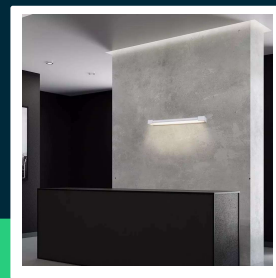

**18W LED wall lamp white body IP44 3000K**

SKU 218533 EAN 3800157678360 VT-819

Related products (SKUs): 8533, 8534

**TECHNICAL SPECIFICATION**

Power	16W	Power factor	>0,5	Pack height	640mm
Luminous flux (lm)	2150 lm	CRI	80+	Master carton	10
Light color	Warm white	Material	Aluminium	Quantity per pallet	160
Color temperature	3000K	Housing color	White	Brand	V-TAC
Beam angle	0-90° Adjustable	Type	Wall	Warranty	2y
Voltage	230V	Dimming	NIE	Certifications	CE, EMC, ROHS
SKU	SKU 218533	IP rating	IP44	Efficacy (lm/W)	135 lm/W
EAN barcode	3800157678360	Ignition time (100%)	0.001s	ETIM	EC002892
Product code	VT-819	Color consistency	<6	CN code	8539 51 00
Series	Wall sconces	On/Off cycles	>15000	EPREL	1212280
Energy class	E	Operating conditions	-20° +45°		
Base	Integrated LED fixture	Size	600x100x42mm		
LED module type	SMD	Product weight	1,608		
Lifetime	20000h	Volume	0,007168		
Input voltage	220-240V	Pack length	140mm		
Frequency	50/60Hz	Pack width	82mm		

## Product description

- High quality LED chip
- Modern wall illumination in living rooms, bathrooms or next to the mirror
- IP44 rating
- Light angle adjustment 5-90°
- Available light colors 3000K and 4000K
- High-quality aluminum body
- Dimensions 600x100x42mm
- Easy installation