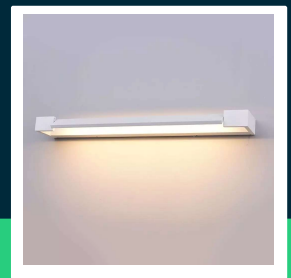

**18W LED wall lamp white body IP44 3000K**

SKU 218533 EAN 3800157678360 VT-819

Related products (SKUs): 8533, 8534

**TECHNICAL SPECIFICATION**

Power	16W	Power factor	>0,5	Pack height	640mm
Luminous flux (lm)	2150 lm	CRI	80+	Master carton	10
Light color	Warm white	Material	Aluminium	Quantity per pallet	160
Color temperature	3000K	Housing color	White	Brand	V-TAC
Beam angle	0-90° Adjustable	Type	Wall	Warranty	2y
Voltage	230V	Dimming	NIE	Certifications	CE, EMC, ROHS
SKU	SKU 218533	IP rating	IP44	Efficacy (lm/W)	135 lm/W
EAN barcode	3800157678360	Ignition time (100%)	0.001s	ETIM	EC002892
Product code	VT-819	Color consistency	<6	CN code	8539 51 00
Series	Wall sconces	On/Off cycles	>15000	EPREL	1212280
Energy class	E	Operating conditions	-20° +45°		
Base	Integrated LED fixture	Size	600x100x42mm		
LED module type	SMD	Product weight	1,608		
Lifetime	20000h	Volume	0,007168		
Input voltage	220-240V	Pack length	140mm		
Frequency	50/60Hz	Pack width	82mm		

**18W LED wall lamp white body IP44 3000K**

SKU 218533 EAN 3800157678360 VT-819

Related products (SKUs): 8533, 8534

## Product description

- High quality LED chip
- Modern wall illumination in living rooms, bathrooms or next to the mirror
- IP44 rating
- Light angle adjustment 5-90°
- Available light colors 3000K and 4000K
- High-quality aluminum body
- Dimensions 600x100x42mm
- Easy installation