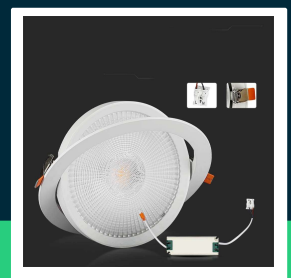

30W LED downlight LED by SAMSUNG 3000K with 5yrs warranty

SKU 21845 EAN 3800157698375 VT-2-30

Related products (SKUs): 832, 846, 845, 21832, 21846

TECHNICAL SPECIFICATION

Power	30W	Frequency	50/60Hz	Height	55 mm
Luminous flux (lm)	3040 lm	Power factor	>0,9	Product weight	0,95
Light color	Warm white	CRI	80+	Volume	0,00488
Color temperature	3000K	Material	Aluminium	Pack length	275mm
Beam angle	50°	Housing color	White	Pack width	275mm
Voltage	230V	Dimming	NIE	Pack height	55mm
SKU	SKU 21845	IP rating	IP20	Master carton	20
EAN barcode	3800157698375	Rotation	TAK	Brand	V-TAC
Product code	VT-2-30	Ignition time (100%)	0.001s	Warranty	5y
Series	Downlight	Color consistency	<6	Certifications	CE, EMC, ROHS
Energy class	E	On/Off cycles	>20000	Efficacy (lm/W)	100 lm/W
Base	Integrated LED fixture	Operating conditions	-20° +45°	ETIM	ECO02892
Shape	Round	Size	225x38mm	CN code	8539 51 00
LED module type	SAMSUNG	Mounting size	195mm	EPREL	1413567
Lifetime	30000h	Length	275 mm		
Input voltage	200-240V	Width	275 mm		

30W LED downlight LED by SAMSUNG 3000K with 5yrs warranty

SKU 21845 EAN 3800157698375 VT-2-30

Related products (SKUs): 832, 846, 845, 21832, 21846

Product description

- SAMSUNG LED chip
- AC Adapter:85-265V,50/60Hz
- Aluminum body
- Adjustable light angle
- Available powers 10-30W 900-2400 lumens
- No UV radiation
- No flickering - Flicker Free
- Top quality power supply with a low power factor
- Easy installation
- Solid aluminum body
- Low maintenance costs