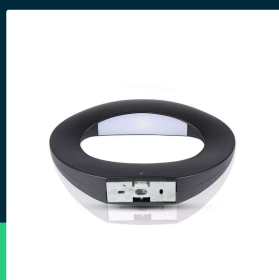

**10W LED wall light black body 3000K**

SKU 218309 EAN 3800157678483 VT-811

Related products (SKUs): 8310, 8307, 8308, 8309

**TECHNICAL SPECIFICATION**

Power	9W	Power factor	>0,45	Pack height	65mm
Luminous flux (lm)	1070 lm	CRI	80+	Master carton	20
Light color	Warm white	Material	Aluminium	Quantity per pallet	240
Color temperature	3000K	Housing color	Black	Brand	V-TAC
Beam angle	360°	Type	Wall	Warranty	2y
Voltage	230V	Dimming	NIE	Certifications	CE, EMC, ROHS
SKU	SKU 218309	IP rating	IP65	Efficacy (lm/W)	120 lm/W
EAN barcode	3800157678483	Ignition time (100%)	0.001s	ETIM	EC002892
Product code	VT-811	Color consistency	<6	CN code	8539 51 00
Series	Wall sconces	On/Off cycles	15000	EPREL	1163853
Energy class	E	Operating conditions	-20° +45°		
Base	Integrated LED fixture	Size	300x215x60mm		
LED module type	SMD	Product weight	1,157		
Lifetime	20000h	Volume	0,004991		
Input voltage	220-240V	Pack length	310mm		
Frequency	50/60Hz	Pack width	235mm		

**TOW LED wall light black body 3000K**

SKU 218309 EAN 3800157678483 VT-811

Related products (SKUs): 8310, 8307, 8308, 8309

## Product description

- High quality LED chip
- IP65 rating
- Modern illumination of facades and walls
- Available light colors 3000K and 4000K
- Available colors: black and white
- High-quality aluminum body
- Dimensions 300x215x60mm
- Easy installation