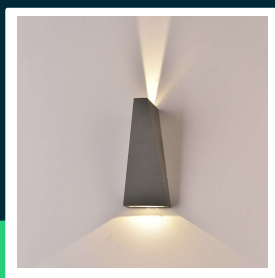

6W LED wall light grey body IP65 3000K

SKU 218299 EAN 3800157678407 VT-826-G

Related products (SKUs): ---

TECHNICAL SPECIFICATION

Power	4W	Power factor	>0,5	Pack width	115mm
Luminous flux (lm)	450 lm	CRI	80+	Pack height	230mm
Light color	Warm white	Material	Aluminium	Master carton	20
Color temperature	3000K	Housing color	Grey	Quantity per pallet	480
Beam angle	120°	Type	Wall	Brand	V-TAC
Voltage	230V	Dimming	NIE	Warranty	2y
SKU	SKU 218299	IP rating	IP65	Certifications	CE, EMC, ROHS
EAN barcode	3800157678407	Rotation	NIE	Efficacy (lm/W)	115 lm/W
Product code	VT-826-G	Ignition time (100%)	0.001s	ETIM	ECO02892
Series	Wall sconces	Color consistency	<6	CN code	8539 51 00
Energy class	E	On/Off cycles	15000	EPREL	1163875
Base	Integrated LED fixture	Operating conditions	-20° +45°		
LED module type	SMD	Size	90x200x90mm		
Lifetime	20000h	Product weight	0,92		
Input voltage	220-240v	Volume	0,00304175		
Frequency	50/60Hz	Pack length	115mm		

6W LED wall light grey body IP65 3000K

SKU 218299 EAN 3800157678407 VT-826-G

Related products (SKUs): ---

Product description

- Modern illumination of facades and walls
- IP65 rating
- Light angle up 15° down 120°
- Available light colors 3000K and 4000K
- High-quality aluminum body
- Available in black, gray and white color options
- Dimensions 90x200x90mm
- Easy installation