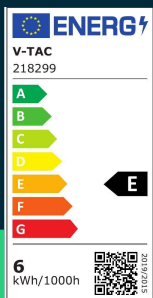

6W LED wall light grey body IP65 3000K

SKU 218299 EAN 3800157678407 VT-826-G

Related products (SKUs): ---

TECHNICAL SPECIFICATION

Power	4W	Power factor	>0,5	Pack width	115mm
Luminous flux (lm)	450 lm	CRI	80+	Pack height	230mm
Light color	Warm white	Material	Aluminium	Master carton	20
Color temperature	3000K	Housing color	Grey	Quantity per pallet	480
Beam angle	120°	Type	Wall	Brand	V-TAC
Voltage	230V	Dimming	NIE	Warranty	2y
SKU	SKU 218299	IP rating	IP65	Certifications	CE, EMC, ROHS
EAN barcode	3800157678407	Rotation	NIE	Efficacy (lm/W)	115 lm/W
Product code	VT-826-G	Ignition time (100%)	0.001s	ETIM	ECO02892
Series	Wall sconces	Color consistency	<6	CN code	8539 51 00
Energy class	E	On/Off cycles	15000	EPREL	1163875
Base	Integrated LED fixture	Operating conditions	-20° +45°		
LED module type	SMD	Size	90x200x90mm		
Lifetime	20000h	Product weight	0,92		
Input voltage	220-240v	Volume	0,00304175		
Frequency	50/60Hz	Pack length	115mm		

6W LED wall light grey body IP65 3000K

SKU 218299 EAN 3800157678407 VT-826-G

Related products (SKUs): ---

Product description

- Modern illumination of facades and walls
- IP65 rating
- Light angle up 15° down 120°
- Available light colors 3000K and 4000K
- High-quality aluminum body
- Available in black, gray and white color options
- Dimensions 90x200x90mm
- Easy installation