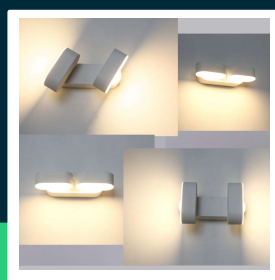

**12W LED wall lamp movable white body 3000K**

SKU 218292 EAN 3800157681407 VT-814-W

Related products (SKUs): ---

**TECHNICAL SPECIFICATION**

Power	12W	Power factor	>0,5	Pack width	100mm
Luminous flux (lm)	1444 lm	CRI	80+	Pack height	60mm
Light color	Warm white	Material	Aluminium	Master carton	20
Color temperature	3000K	Housing color	White	Quantity per pallet	600
Beam angle	350°	Type	Wall	Brand	V-TAC
Voltage	230V	Dimming	NIE	Warranty	2y
SKU	SKU 218292	IP rating	IP65	Certifications	CE, EMC, ROHS
EAN barcode	3800157681407	Rotation	TAK	Efficacy (lm/W)	120 lm/W
Product code	VT-814-W	Ignition time (100%)	0.001s	ETIM	ECO02892
Series	Wall sconces	Color consistency	<6	CN code	8539 51 00
Energy class	E	On/Off cycles	15000	EPREL	1163854
Base	Integrated LED fixture	Operating conditions	-20° +45°		
LED module type	SMD	Size	230x54x97mm		
Lifetime	30000h	Product weight	1,15		
Input voltage	100-240V	Volume	0,00042		
Frequency	50/60Hz	Pack length	240mm		

## Product description

- Modern illumination of facades and walls
- IP65 rating
- Light angle thanks to 350° rotating heads
- Available light color 3000K
- High-quality aluminum body
- Available in black, gray and white color options
- Dimensions 230x54x97mm
- Easy installation