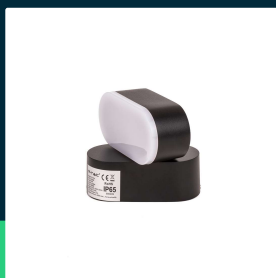

6W LED wall light black body IP65 movable 4000K

SKU 218289 EAN 3800157678544 VT-816

Related products (SKUs): 8286, 8287, 8288, 8289, 8290, 8291, 218286, 218288, 218291

TECHNICAL SPECIFICATION

Power	6W	Power factor	>0,5	Pack width	70mm
Luminous flux (lm)	800 lm	CRI	80+	Pack height	100mm
Light color	Neutral white	Material	Aluminium	Master carton	20
Color temperature	4000K	Housing color	Black	Quantity per pallet	1120
Beam angle	350°	Type	Wall	Brand	V-TAC
Voltage	230V	Dimming	NIE	Warranty	2y
SKU	SKU 218289	IP rating	IP65	Certifications	CE, EMC, ROHS
EAN barcode	3800157678544	Rotation	TAK	Efficacy (lm/W)	135 lm/W
Product code	VT-816	Ignition time (100%)	0.001s	ETIM	ECO02892
Series	Wall sconces	Color consistency	<6	CN code	8539 51 00
Energy class	E	On/Off cycles	15000	EPREL	1163862
Base	Integrated LED fixture	Operating conditions	-20° +45°		
LED module type	SMD	Size	115x50x100mm		
Lifetime	20000h	Product weight	0,59		
Input voltage	220-240V	Volume	0,00072		
Frequency	50/60Hz	Pack length	120mm		

**6W LED wall light black body IP65 movable 4000K**

SKU 218289 EAN 3800157678544 VT-816

Related products (SKUs): 8286, 8287, 8288, 8289, 8290, 8291, 218286, 218288, 218291

Product description

- Modern illumination of facades and walls
- IP65 rating
- Light angle thanks to the swivel head 350°
- Available light colors 3000K and 4000K
- High-quality aluminum body
- Available in black, gray and white color options
- Dimensions 110x54x97mm
- Easy installation