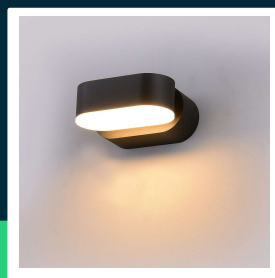

6W LED wall light black body IP65 movable 4000K

SKU 218289 EAN 3800157678544 VT-816

Related products (SKUs): 8286, 8287, 8288, 8289, 8290, 8291, 218286, 218288, 218291

TECHNICAL SPECIFICATION

Power	6W	Power factor	>0,5	Pack width	70mm
Luminous flux (lm)	800 lm	CRI	80+	Pack height	100mm
Light color	Neutral white	Material	Aluminium	Master carton	20
Color temperature	4000K	Housing color	Black	Quantity per pallet	1120
Beam angle	350°	Type	Wall	Brand	V-TAC
Voltage	230V	Dimming	NIE	Warranty	2y
SKU	SKU 218289	IP rating	IP65	Certifications	CE, EMC, ROHS
EAN barcode	3800157678544	Rotation	TAK	Efficacy (lm/W)	135 lm/W
Product code	VT-816	Ignition time (100%)	0.001s	ETIM	ECO02892
Series	Wall sconces	Color consistency	<6	CN code	8539 51 00
Energy class	E	On/Off cycles	15000	EPREL	1163862
Base	Integrated LED fixture	Operating conditions	-20° +45°		
LED module type	SMD	Size	115x50x100mm		
Lifetime	20000h	Product weight	0,59		
Input voltage	220-240V	Volume	0,00072		
Frequency	50/60Hz	Pack length	120mm		

**6W LED wall light black body IP65 movable 4000K**

SKU 218289 EAN 3800157678544 VT-816

Related products (SKUs): 8286, 8287, 8288, 8289, 8290, 8291, 218286, 218288, 218291

Product description

- Modern illumination of facades and walls
- IP65 rating
- Light angle thanks to the swivel head 350°
- Available light colors 3000K and 4000K
- High-quality aluminum body
- Available in black, gray and white color options
- Dimensions 110x54x97mm
- Easy installation