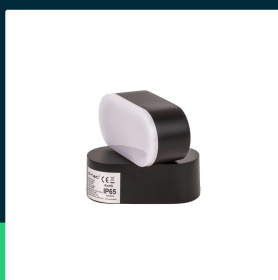

6W LED wall light black body IP65 movable 3000K

SKU 218288 EAN 3800157678346 VT-816

Related products (SKUs): 8286, 8287, 8288, 8289, 8290, 8291, 218286, 218289, 218291

TECHNICAL SPECIFICATION

Power	6W	Power factor	>0,5	Pack width	70mm
Luminous flux (lm)	722 lm	CRI	80+	Pack height	100mm
Light color	Warm white	Material	Aluminium	Master carton	20
Color temperature	3000K	Housing color	Black	Quantity per pallet	1120
Beam angle	350°	Type	Wall	Brand	V-TAC
Voltage	230V	Dimming	NIE	Warranty	2y
SKU	SKU 218288	IP rating	IP65	Certifications	CE, EMC, ROHS
EAN barcode	3800157678346	Rotation	TAK	Efficacy (lm/W)	120 lm/W
Product code	VT-816	Ignition time (100%)	0.001s	ETIM	ECO02892
Series	Wall sconces	Color consistency	<6	CN code	8539 51 00
Energy class	E	On/Off cycles	15000	EPREL	1163860
Base	Integrated LED fixture	Operating conditions	-20° +45°		
LED module type	SMD	Size	115x50x100mm		
Lifetime	20000h	Product weight	0,59		
Input voltage	220-240V	Volume	0,00072		
Frequency	50/60Hz	Pack length	120mm		

**6W LED wall light black body IP65 movable 3000K**

SKU 218288 EAN 3800157678346 VT-816

Related products (SKUs): 8286, 8287, 8288, 8289, 8290, 8291, 218286, 218289, 218291

Product description

- Modern illumination of facades and walls
- IP65 rating
- Light angle thanks to the swivel head 350°
- Available light colors 3000K and 4000K
- High-quality aluminum body
- Available in black, gray and white color options
- Dimensions 110x54x97mm
- Easy installation