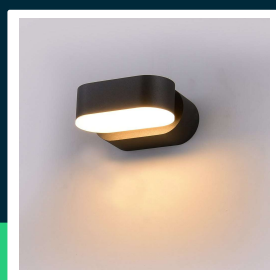

6W LED wall light black body IP65 movable 3000K

SKU 218288 EAN 3800157678346 VT-816

Related products (SKUs): 8286, 8287, 8288, 8289, 8290, 8291, 218286, 218289, 218291

TECHNICAL SPECIFICATION

Power	6W	Power factor	>0,5	Pack width	70mm
Luminous flux (lm)	722 lm	CRI	80+	Pack height	100mm
Light color	Warm white	Material	Aluminium	Master carton	20
Color temperature	3000K	Housing color	Black	Quantity per pallet	1120
Beam angle	350°	Type	Wall	Brand	V-TAC
Voltage	230V	Dimming	NIE	Warranty	2y
SKU	SKU 218288	IP rating	IP65	Certifications	CE, EMC, ROHS
EAN barcode	3800157678346	Rotation	TAK	Efficacy (lm/W)	120 lm/W
Product code	VT-816	Ignition time (100%)	0.001s	ETIM	ECO02892
Series	Wall sconces	Color consistency	<6	CN code	8539 51 00
Energy class	E	On/Off cycles	15000	EPREL	1163860
Base	Integrated LED fixture	Operating conditions	-20° +45°		
LED module type	SMD	Size	115x50x100mm		
Lifetime	20000h	Product weight	0,59		
Input voltage	220-240V	Volume	0,00072		
Frequency	50/60Hz	Pack length	120mm		

**6W LED wall light black body IP65 movable 3000K**

SKU 218288 EAN 3800157678346 VT-816

Related products (SKUs): 8286, 8287, 8288, 8289, 8290, 8291, 218286, 218289, 218291

Product description

- Modern illumination of facades and walls
- IP65 rating
- Light angle thanks to the swivel head 350°
- Available light colors 3000K and 4000K
- High-quality aluminum body
- Available in black, gray and white color options
- Dimensions 110x54x97mm
- Easy installation