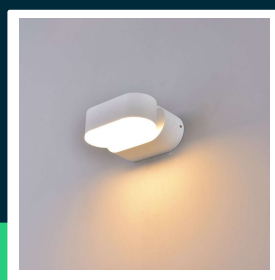

5W LED wall light white body IP65 movable 4000K

SKU 218287 EAN 3800157678452 VT-816-W-N

Related products (SKUs): ---

TECHNICAL SPECIFICATION

Power	6W	Power factor	>0,5	Pack width	70mm
Luminous flux (lm)	800 lm	CRI	80+	Pack height	100mm
Light color	Neutral white	Material	Aluminium	Master carton	20
Color temperature	4000K	Housing color	White	Quantity per pallet	1120
Beam angle	350°	Type	Wall	Brand	V-TAC
Voltage	230V	Dimming	NIE	Warranty	2y
SKU	SKU 218287	IP rating	IP65	Certifications	CE, EMC, ROHS
EAN barcode	3800157678452	Rotation	TAK	Efficacy (lm/W)	135 lm/W
Product code	VT-816-W-N	Ignition time (100%)	0.001s	ETIM	ECO02892
Series	Wall sconces	Color consistency	<6	CN code	8539 51 00
Energy class	E	On/Off cycles	15000	EPREL	1163863
Base	Integrated LED fixture	Operating conditions	-20° +45°		
LED module type	SMD	Size	115x50x100mm		
Lifetime	20000h	Product weight	0,59		
Input voltage	220-240V	Volume	0,00072		
Frequency	50/60Hz	Pack length	120mm		

5W LED wall light white body IP65 movable 4000K

SKU 218287 EAN 3800157678452 VT-816-W-N

Related products (SKUs): ---

Product description

- Modern illumination of facades and walls
- IP65 rating
- Light angle thanks to the swivel head 350°
- Available light colors 3000K and 4000K
- High-quality aluminum body
- Available in black, gray and white color options
- Dimensions 110x54x97mm
- Easy installation