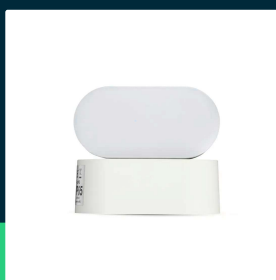

5W LED wall light white body IP65 movable 4000K

SKU 218287 EAN 3800157678452 VT-816-W-N

Related products (SKUs): ---

TECHNICAL SPECIFICATION

Power	6W	Power factor	>0,5	Pack width	70mm
Luminous flux (lm)	800 lm	CRI	80+	Pack height	100mm
Light color	Neutral white	Material	Aluminium	Master carton	20
Color temperature	4000K	Housing color	White	Quantity per pallet	1120
Beam angle	350°	Type	Wall	Brand	V-TAC
Voltage	230V	Dimming	NIE	Warranty	2y
SKU	SKU 218287	IP rating	IP65	Certifications	CE, EMC, ROHS
EAN barcode	3800157678452	Rotation	TAK	Efficacy (lm/W)	135 lm/W
Product code	VT-816-W-N	Ignition time (100%)	0.001s	ETIM	ECO02892
Series	Wall sconces	Color consistency	<6	CN code	8539 51 00
Energy class	E	On/Off cycles	15000	EPREL	1163863
Base	Integrated LED fixture	Operating conditions	-20° +45°		
LED module type	SMD	Size	115x50x100mm		
Lifetime	20000h	Product weight	0,59		
Input voltage	220-240V	Volume	0,00072		
Frequency	50/60Hz	Pack length	120mm		

5W LED wall light white body IP65 movable 4000K

SKU 218287 EAN 3800157678452 VT-816-W-N

Related products (SKUs): ---

Product description

- Modern illumination of facades and walls
- IP65 rating
- Light angle thanks to the swivel head 350°
- Available light colors 3000K and 4000K
- High-quality aluminum body
- Available in black, gray and white color options
- Dimensions 110x54x97mm
- Easy installation