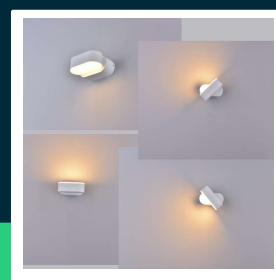

5W LED wall light white body IP65 movable 4000K

SKU 218287 EAN 3800157678452 VT-816-W-N

Related products (SKUs): ---

TECHNICAL SPECIFICATION

Power	6W	Power factor	>0,5	Pack width	70mm
Luminous flux (lm)	800 lm	CRI	80+	Pack height	100mm
Light color	Neutral white	Material	Aluminium	Master carton	20
Color temperature	4000K	Housing color	White	Quantity per pallet	1120
Beam angle	350°	Type	Wall	Brand	V-TAC
Voltage	230V	Dimming	NIE	Warranty	2y
SKU	SKU 218287	IP rating	IP65	Certifications	CE, EMC, ROHS
EAN barcode	3800157678452	Rotation	TAK	Efficacy (lm/W)	135 lm/W
Product code	VT-816-W-N	Ignition time (100%)	0.001s	ETIM	ECO02892
Series	Wall sconces	Color consistency	<6	CN code	8539 51 00
Energy class	E	On/Off cycles	15000	EPREL	1163863
Base	Integrated LED fixture	Operating conditions	-20° +45°		
LED module type	SMD	Size	115x50x100mm		
Lifetime	20000h	Product weight	0,59		
Input voltage	220-240V	Volume	0,00072		
Frequency	50/60Hz	Pack length	120mm		

5W LED wall light white body IP65 movable 4000K

SKU 218287 EAN 3800157678452 VT-816-W-N

Related products (SKUs): ---

Product description

- Modern illumination of facades and walls
- IP65 rating
- Light angle thanks to the swivel head 350°
- Available light colors 3000K and 4000K
- High-quality aluminum body
- Available in black, gray and white color options
- Dimensions 110x54x97mm
- Easy installation