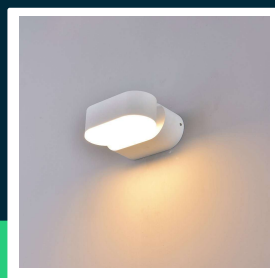

6W LED wall light white body IP65 movable 3000K

SKU 218286 EAN 3800157681421 VT-816

Related products (SKUs): 8286, 8287, 8288, 8289, 8290, 8291, 218288, 218289, 218291

TECHNICAL SPECIFICATION

Power	6W	Power factor	>0,5	Pack width	70mm
Luminous flux (lm)	722 lm	CRI	80+	Pack height	100mm
Light color	Warm white	Material	Aluminium	Master carton	20
Color temperature	3000K	Housing color	White	Quantity per pallet	1120
Beam angle	350°	Type	Wall	Brand	V-TAC
Voltage	230V	Dimming	NIE	Warranty	2y
SKU	SKU 218286	IP rating	IP65	Certifications	CE, EMC, ROHS
EAN barcode	3800157681421	Rotation	TAK	Efficacy (lm/W)	120 lm/W
Product code	VT-816	Ignition time (100%)	0.001s	ETIM	EC002892
Series	Wall sconces	Color consistency	<6	CN code	8539 51 00
Energy class	E	On/Off cycles	15000	EPREL	1163859
Base	Integrated LED fixture	Operating conditions	-20° +45°		
LED module type	SMD	Size	115x50x100mm		
Lifetime	20000h	Product weight	0,59		
Input voltage	220-240V	Volume	0,00072		
Frequency	50/60Hz	Pack length	120mm		

**6W LED wall light white body IP65 movable 3000K**

SKU 218286 EAN 3800157681421 VT-816

Related products (SKUs): 8286, 8287, 8288, 8289, 8290, 8291, 218288, 218289, 218291

Product description

- Modern illumination of facades and walls
- IP65 rating
- Light angle thanks to the swivel head 350°
- Available light colors 3000K and 4000K
- High-quality aluminum body
- Available in black, gray and white color options
- Dimensions 110x54x97mm
- Easy installation