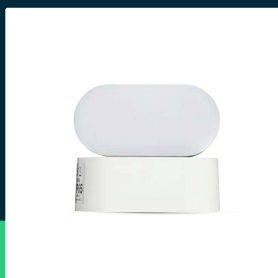

6W LED wall light white body IP65 movable 3000K

SKU 218286 EAN 3800157681421 VT-816

Related products (SKUs): 8286, 8287, 8288, 8289, 8290, 8291, 218288, 218289, 218291

TECHNICAL SPECIFICATION

Power	6W	Power factor	>0,5	Pack width	70mm
Luminous flux (lm)	722 lm	CRI	80+	Pack height	100mm
Light color	Warm white	Material	Aluminium	Master carton	20
Color temperature	3000K	Housing color	White	Quantity per pallet	1120
Beam angle	350°	Type	Wall	Brand	V-TAC
Voltage	230V	Dimming	NIE	Warranty	2y
SKU	SKU 218286	IP rating	IP65	Certifications	CE, EMC, ROHS
EAN barcode	3800157681421	Rotation	TAK	Efficacy (lm/W)	120 lm/W
Product code	VT-816	Ignition time (100%)	0.001s	ETIM	EC002892
Series	Wall sconces	Color consistency	<6	CN code	8539 51 00
Energy class	E	On/Off cycles	15000	EPREL	1163859
Base	Integrated LED fixture	Operating conditions	-20° +45°		
LED module type	SMD	Size	115x50x100mm		
Lifetime	20000h	Product weight	0,59		
Input voltage	220-240V	Volume	0,00072		
Frequency	50/60Hz	Pack length	120mm		

**6W LED wall light white body IP65 movable 3000K**

SKU 218286 EAN 3800157681421 VT-816

Related products (SKUs): 8286, 8287, 8288, 8289, 8290, 8291, 218288, 218289, 218291

Product description

- Modern illumination of facades and walls
- IP65 rating
- Light angle thanks to the swivel head 350°
- Available light colors 3000K and 4000K
- High-quality aluminum body
- Available in black, gray and white color options
- Dimensions 110x54x97mm
- Easy installation