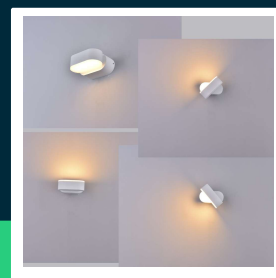

6W LED wall light white body IP65 movable 3000K

SKU 218286 EAN 3800157681421 VT-816

Related products (SKUs): 8286, 8287, 8288, 8289, 8290, 8291, 218288, 218289, 218291

TECHNICAL SPECIFICATION

Power	6W	Power factor	>0,5	Pack width	70mm
Luminous flux (lm)	722 lm	CRI	80+	Pack height	100mm
Light color	Warm white	Material	Aluminium	Master carton	20
Color temperature	3000K	Housing color	White	Quantity per pallet	1120
Beam angle	350°	Type	Wall	Brand	V-TAC
Voltage	230V	Dimming	NIE	Warranty	2y
SKU	SKU 218286	IP rating	IP65	Certifications	CE, EMC, ROHS
EAN barcode	3800157681421	Rotation	TAK	Efficacy (lm/W)	120 lm/W
Product code	VT-816	Ignition time (100%)	0.001s	ETIM	EC002892
Series	Wall sconces	Color consistency	<6	CN code	8539 51 00
Energy class	E	On/Off cycles	15000	EPREL	1163859
Base	Integrated LED fixture	Operating conditions	-20° +45°		
LED module type	SMD	Size	115x50x100mm		
Lifetime	20000h	Product weight	0,59		
Input voltage	220-240V	Volume	0,00072		
Frequency	50/60Hz	Pack length	120mm		

**6W LED wall light white body IP65 movable 3000K**

SKU 218286 EAN 3800157681421 VT-816

Related products (SKUs): 8286, 8287, 8288, 8289, 8290, 8291, 218288, 218289, 218291

Product description

- Modern illumination of facades and walls
- IP65 rating
- Light angle thanks to the swivel head 350°
- Available light colors 3000K and 4000K
- High-quality aluminum body
- Available in black, gray and white color options
- Dimensions 110x54x97mm
- Easy installation