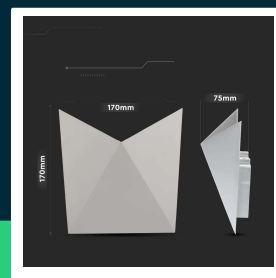

5W LED wall light grey body IP65 3000K

SKU 218284 EAN 3800157678476 VT-825-G

Related products (SKUs): 218285

TECHNICAL SPECIFICATION

Power	5W	Power factor	>0,5	Product weight	0,73
Luminous flux (lm)	568 lm	CRI	80+	Volume	0,00396
Light color	Warm white	Material	Aluminium	Pack length	190mm
Color temperature	3000K	Housing color	Grey	Pack width	190mm
Beam angle	120°	Type	Wall	Pack height	100mm
Voltage	230V	Dimming	NIE	Master carton	20
SKU	SKU 218284	IP rating	IP65	Quantity per pallet	360
EAN barcode	3800157678476	Rotation	NIE	Brand	V-TAC
Product code	VT-825-G	Ignition time (100%)	0.001s	Warranty	2y
Series	Wall sconces	Color consistency	<6	Certifications	CE, EMC, ROHS
Energy class	E	On/Off cycles	15000	Efficacy (lm/W)	115 lm/W
Base	Integrated LED fixture	Operating conditions	-20° +45°	ETIM	ECO02892
LED module type	SMD	Size	170x170x75mm	CN code	8539 51 00
Lifetime	20000h	Length	190 mm	EPREL	1163867
Input voltage	AC:220-240V, 50/60Hz	Width	190 mm		
Frequency	50/60Hz	Height	100 mm		

**5W LED wall light grey body IP65 3000K**

SKU 218284 EAN 3800157678476 VT-825-G

Related products (SKUs): 218285

Product description

- Modern illumination of facades and walls
- IP65 rating
- Light angle 120°
- Available light colors 3000K and 4000K
- High-quality aluminum body
- Available in black, gray and white color options
- Dimensions 170x170x75mm
- Easy installation