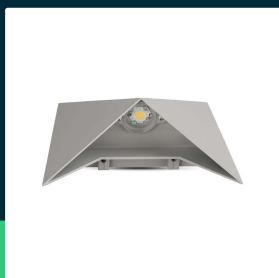

5W LED wall light grey body IP65 3000K

SKU 218284 EAN 3800157678476 VT-825-G

Related products (SKUs): 218285

TECHNICAL SPECIFICATION

Power	5W	Power factor	>0,5	Product weight	0,73
Luminous flux (lm)	568 lm	CRI	80+	Volume	0,00396
Light color	Warm white	Material	Aluminium	Pack length	190mm
Color temperature	3000K	Housing color	Grey	Pack width	190mm
Beam angle	120°	Type	Wall	Pack height	100mm
Voltage	230V	Dimming	NIE	Master carton	20
SKU	SKU 218284	IP rating	IP65	Quantity per pallet	360
EAN barcode	3800157678476	Rotation	NIE	Brand	V-TAC
Product code	VT-825-G	Ignition time (100%)	0.001s	Warranty	2y
Series	Wall sconces	Color consistency	<6	Certifications	CE, EMC, ROHS
Energy class	E	On/Off cycles	15000	Efficacy (lm/W)	115 lm/W
Base	Integrated LED fixture	Operating conditions	-20° +45°	ETIM	ECO02892
LED module type	SMD	Size	170x170x75mm	CN code	8539 51 00
Lifetime	20000h	Length	190 mm	EPREL	1163867
Input voltage	AC:220-240V, 50/60Hz	Width	190 mm		
Frequency	50/60Hz	Height	100 mm		

**5W LED wall light grey body IP65 3000K**

SKU 218284 EAN 3800157678476 VT-825-G

Related products (SKUs): 218285

Product description

- Modern illumination of facades and walls
- IP65 rating
- Light angle 120°
- Available light colors 3000K and 4000K
- High-quality aluminum body
- Available in black, gray and white color options
- Dimensions 170x170x75mm
- Easy installation