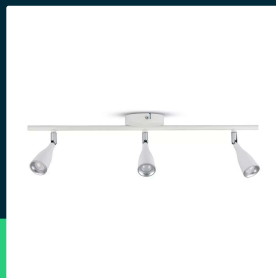

13.5W LED wall lamp 3000K white

SKU 218270 EAN 3800157686686 VT-813

Related products (SKUs): 8270, 8272, 8273, 8271, 218271, 218272, 218273

TECHNICAL SPECIFICATION

Power	13,5W	CRI	80+	Pack width	110mm
Luminous flux (lm)	1260 lm	Material	Plastic, metal	Pack height	95mm
Light color	Warm white	Housing color	White	Master carton	12
Color temperature	3000K	Type	Wall/Ceiling	Quantity per pallet	240
Beam angle	100°	Dimming	NIE	Brand	V-TAC
Voltage	230V	IP rating	IP20	Warranty	3y
SKU	SKU 218270	Rotation	NIE	Certifications	CE, EMC, ROHS
EAN barcode	3800157686686	Ignition time (100%)	0.001s	Efficacy (lm/W)	95 lm/W
Product code	VT-813	Color consistency	<6	Parameters	Without switch
Energy class	F	On/Off cycles	15000	ETIM	ECO02892
Base	Integrated LED fixture	Operating conditions	-20° +45°	CN code	8539 51 00
LED module type	SMD	Size	600x100x105mm	EPREL	1262945
Lifetime	30000h	Mounting size	Base: 100 x L600		
Input voltage	200-240V	Product weight	0,86		
Frequency	50/60Hz	Volume	0,00594		
Power factor	>0,5	Pack length	605mm		

13.5W LED wall lamp 3000K white

SKU 218270 EAN 3800157686686 VT-813

Related products (SKUs): 8270, 8272, 8273, 8271, 218271, 218272, 218273

Product description

- A series of modern wall lamps. Available in elegant and stylish designs
- Adjustable angle
- Available in colors: black, gray and white
- Easy installation