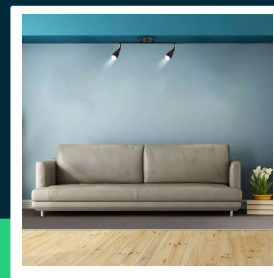

9W LED wall lamp 4000K black

SKU 218269 EAN 3800157686662 VT-810

Related products (SKUs): 8266, 8268, 8269, 8267, 218266

TECHNICAL SPECIFICATION

Power	9W	CRI	80+	Pack width	110mm
Luminous flux (lm)	840 lm	Material	Plastic, metal	Pack height	95mm
Light color	Neutral white	Housing color	Black	Master carton	12
Color temperature	4000K	Type	Wall	Quantity per pallet	240
Beam angle	100°	Dimming	NIE	Brand	V-TAC
Voltage	230V	IP rating	IP20	Warranty	3y
SKU	SKU 218269	Rotation	NIE	Certifications	CE, EMC, ROHS
EAN barcode	3800157686662	Ignition time (100%)	0.001s	Efficacy (lm/W)	95 lm/W
Product code	VT-810	Color consistency	<6	Parameters	Without switch
Energy class	F	On/Off cycles	15000	ETIM	ECO02892
Base	Integrated LED fixture	Operating conditions	-20° +45°	CN code	8539 51 00
LED module type	SMD	Size	400x100x94mm	EPREL	1262943
Lifetime	30000h	Mounting size	Base: 100 x L400		
Input voltage	200-240V	Product weight	0,612		
Frequency	50/60Hz	Volume	0,0044		
Power factor	>0,5	Pack length	405mm		

**9W LED wall lamp 4000K black**

SKU 218269 EAN 3800157686662 VT-810

Related products (SKUs): 8266, 8268, 8269, 8267, 218266

Product description

- A series of modern wall lamps. Available in elegant and stylish designs
- Adjustable angle
- Available in colors: black, gray and white
- Easy installation