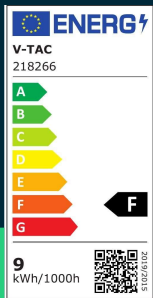

9W LED wall lamp 3000K white

SKU 218266 EAN 3800157686679 VT-810

Related products (SKUs): 8266, 8268, 8269, 8267, 218269

TECHNICAL SPECIFICATION

Power	9W	CRI	80+	Pack width	110mm
Luminous flux (lm)	840 lm	Material	Plastic, metal	Pack height	95mm
Light color	Warm white	Housing color	White	Master carton	12
Color temperature	3000K	Type	Wall	Quantity per pallet	240
Beam angle	100°	Dimming	NIE	Brand	V-TAC
Voltage	230V	IP rating	IP20	Warranty	3y
SKU	SKU 218266	Rotation	NIE	Certifications	CE, EMC, ROHS
EAN barcode	3800157686679	Ignition time (100%)	0.001s	Efficacy (lm/W)	95 lm/W
Product code	VT-810	Color consistency	<6	Parameters	Without switch
Energy class	F	On/Off cycles	15000	ETIM	ECO02892
Base	Integrated LED fixture	Operating conditions	-20° +45°	CN code	8539 51 00
LED module type	SMD	Size	400x100x94mm	EPREL	1262944
Lifetime	30000h	Mounting size	Base: 100 x L400		
Input voltage	200-240V	Product weight	0,612		
Frequency	50/60Hz	Volume	0,0044		
Power factor	>0,5	Pack length	405mm		

**9W LED wall lamp 3000K white**

SKU 218266 EAN 3800157686679 VT-810

Related products (SKUs): 8266, 8268, 8269, 8267, 218269

Product description

- A series of modern wall lamps. Available in elegant and stylish designs
- Adjustable angle
- Available in colors: black, gray and white
- Easy installation