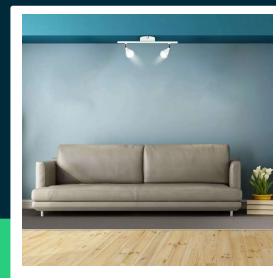

9W LED wall lamp 3000K white

SKU 218266 EAN 3800157686679 VT-810

Related products (SKUs): 8266, 8268, 8269, 8267, 218269

TECHNICAL SPECIFICATION

Power	9W	CRI	80+	Pack width	110mm
Luminous flux (lm)	840 lm	Material	Plastic, metal	Pack height	95mm
Light color	Warm white	Housing color	White	Master carton	12
Color temperature	3000K	Type	Wall	Quantity per pallet	240
Beam angle	100°	Dimming	NIE	Brand	V-TAC
Voltage	230V	IP rating	IP20	Warranty	3y
SKU	SKU 218266	Rotation	NIE	Certifications	CE, EMC, ROHS
EAN barcode	3800157686679	Ignition time (100%)	0.001s	Efficacy (lm/W)	95 lm/W
Product code	VT-810	Color consistency	<6	Parameters	Without switch
Energy class	F	On/Off cycles	15000	ETIM	ECO02892
Base	Integrated LED fixture	Operating conditions	-20° +45°	CN code	8539 51 00
LED module type	SMD	Size	400x100x94mm	EPREL	1262944
Lifetime	30000h	Mounting size	Base: 100 x L400		
Input voltage	200-240V	Product weight	0,612		
Frequency	50/60Hz	Volume	0,0044		
Power factor	>0,5	Pack length	405mm		

**9W LED wall lamp 3000K white**

SKU 218266 EAN 3800157686679 VT-810

Related products (SKUs): 8266, 8268, 8269, 8267, 218269

Product description

- A series of modern wall lamps. Available in elegant and stylish designs
- Adjustable angle
- Available in colors: black, gray and white
- Easy installation