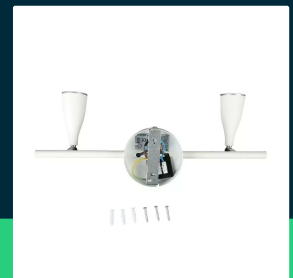

9W LED wall lamp 3000K white

SKU 218266 EAN 3800157686679 VT-810

Related products (SKUs): 8266, 8268, 8269, 8267, 218269

TECHNICAL SPECIFICATION

Power	9W	CRI	80+	Pack width	110mm
Luminous flux (lm)	840 lm	Material	Plastic, metal	Pack height	95mm
Light color	Warm white	Housing color	White	Master carton	12
Color temperature	3000K	Type	Wall	Quantity per pallet	240
Beam angle	100°	Dimming	NIE	Brand	V-TAC
Voltage	230V	IP rating	IP20	Warranty	3y
SKU	SKU 218266	Rotation	NIE	Certifications	CE, EMC, ROHS
EAN barcode	3800157686679	Ignition time (100%)	0.001s	Efficacy (lm/W)	95 lm/W
Product code	VT-810	Color consistency	<6	Parameters	Without switch
Energy class	F	On/Off cycles	15000	ETIM	ECO02892
Base	Integrated LED fixture	Operating conditions	-20° +45°	CN code	8539 51 00
LED module type	SMD	Size	400x100x94mm	EPREL	1262944
Lifetime	30000h	Mounting size	Base: 100 x L400		
Input voltage	200-240V	Product weight	0,612		
Frequency	50/60Hz	Volume	0,0044		
Power factor	>0,5	Pack length	405mm		

**9W LED wall lamp 3000K white**

SKU 218266 EAN 3800157686679 VT-810

Related products (SKUs): 8266, 8268, 8269, 8267, 218269

Product description

- A series of modern wall lamps. Available in elegant and stylish designs
- Adjustable angle
- Available in colors: black, gray and white
- Easy installation