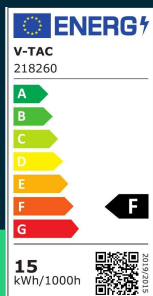

18W LED wall lamp 4000K white

SKU 218260 EAN 3800157686556 VT-818

Related products (SKUs): 8258, 8259, 8260, 8261, 218258, 218259, 218261

TECHNICAL SPECIFICATION

Power	15W	CRI	80+	Pack width	110mm
Luminous flux (lm)	1620 lm	Material	Plastic, metal	Pack height	120mm
Light color	Neutral white	Housing color	White	Master carton	12
Color temperature	4000K	Type	Wall/Ceiling	Quantity per pallet	192
Beam angle	100°	Dimming	NIE	Brand	V-TAC
Voltage	230V	IP rating	IP20	Warranty	3y
SKU	SKU 218260	Rotation	NIE	Certifications	CE, EMC, ROHS
EAN barcode	3800157686556	Ignition time (100%)	0.001s	Efficacy (lm/W)	110 lm/W
Product code	VT-818	Color consistency	<6	ETIM	EC002892
Energy class	F	On/Off cycles	15000	CN code	8539 51 00
Base	Integrated LED fixture	Operating conditions	-20° +45°	EPREL	1262932
LED module type	SMD	Size	605x100x115mm		
Lifetime	30000h	Mounting size	Base: 100 x L605		
Input voltage	200-240V	Product weight	1,08		
Frequency	50/60Hz	Volume	0,008052		
Power factor	>0,5	Pack length	610mm		

**18W LED wall lamp 4000K white**

SKU 218260 EAN 3800157686556 VT-818

Related products (SKUs): 8258, 8259, 8260, 8261, 218258, 218259, 218261

Product description

- A series of modern wall lamps. Available in elegant and stylish designs
- Adjustable angle
- Available in colors: black, gray and white
- Easy installation