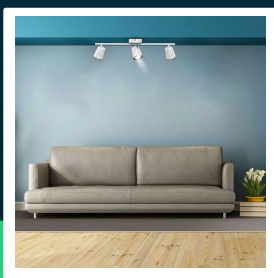

18W LED wall lamp 4000K white

SKU 218260 EAN 3800157686556 VT-818

Related products (SKUs): 8258, 8259, 8260, 8261, 218258, 218259, 218261

TECHNICAL SPECIFICATION

Power	15W	CRI	80+	Pack width	110mm
Luminous flux (lm)	1620 lm	Material	Plastic, metal	Pack height	120mm
Light color	Neutral white	Housing color	White	Master carton	12
Color temperature	4000K	Type	Wall/Ceiling	Quantity per pallet	192
Beam angle	100°	Dimming	NIE	Brand	V-TAC
Voltage	230V	IP rating	IP20	Warranty	3y
SKU	SKU 218260	Rotation	NIE	Certifications	CE, EMC, ROHS
EAN barcode	3800157686556	Ignition time (100%)	0.001s	Efficacy (lm/W)	110 lm/W
Product code	VT-818	Color consistency	<6	ETIM	EC002892
Energy class	F	On/Off cycles	15000	CN code	8539 51 00
Base	Integrated LED fixture	Operating conditions	-20° +45°	EPREL	1262932
LED module type	SMD	Size	605x100x115mm		
Lifetime	30000h	Mounting size	Base: 100 x L605		
Input voltage	200-240V	Product weight	1,08		
Frequency	50/60Hz	Volume	0,008052		
Power factor	>0,5	Pack length	610mm		

**18W LED wall lamp 4000K white**

SKU 218260 EAN 3800157686556 VT-818

Related products (SKUs): 8258, 8259, 8260, 8261, 218258, 218259, 218261

Product description

- A series of modern wall lamps. Available in elegant and stylish designs
- Adjustable angle
- Available in colors: black, gray and white
- Easy installation