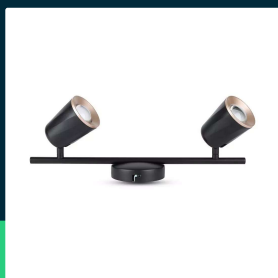

12W LED wall lamp 3000K black

SKU 218255 EAN 3800157686518 VT-812

Related products (SKUs): 8254, 8255, 8256, 8257, 218254, 218256, 218257

TECHNICAL SPECIFICATION

Power	10W	CRI	80+	Pack width	110mm
Luminous flux (lm)	960 lm	Material	Plastic, metal	Pack height	120mm
Light color	Warm white	Housing color	Black	Master carton	12
Color temperature	3000K	Type	Wall/Ceiling	Quantity per pallet	240
Beam angle	100°	Dimming	NIE	Brand	V-TAC
Voltage	230V	IP rating	IP20	Warranty	3y
SKU	SKU 218255	Rotation	NIE	Certifications	CE, EMC, ROHS
EAN barcode	3800157686518	Ignition time (100%)	0.001s	Efficacy (lm/W)	95 lm/W
Product code	VT-812	Color consistency	<6	ETIM	ECO02892
Energy class	F	On/Off cycles	15000	CN code	8539 51 00
Base	Integrated LED fixture	Operating conditions	-20° +45°	EPREL	1262927
LED module type	SMD	Size	405x100x115mm		
Lifetime	30000h	Mounting size	Base: 100 x L405		
Input voltage	200-240V	Product weight	0,79		
Frequency	50/60Hz	Volume	0,005412		
Power factor	>0,5	Pack length	410mm		

**12W LED wall lamp 3000K black**

SKU 218255 EAN 3800157686518 VT-812

Related products (SKUs): 8254, 8255, 8256, 8257, 218254, 218256, 218257

Product description

- A series of modern wall lamps. Available in elegant and stylish designs
- Adjustable angle
- Available in colors: black, gray and white
- Easy installation