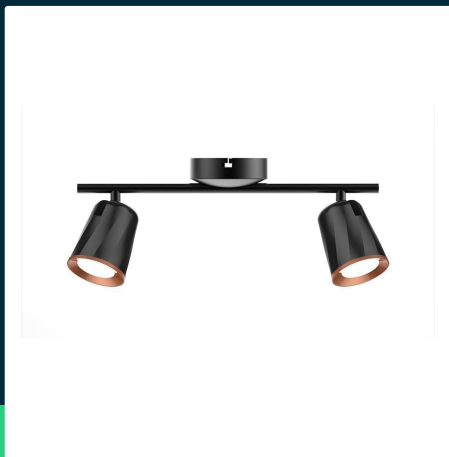

12W LED wall lamp 3000K black

SKU 218255 EAN 3800157686518 VT-812

Related products (SKUs): 8254, 8255, 8256, 8257, 218254, 218256, 218257

TECHNICAL SPECIFICATION

Power	10W	CRI	80+	Pack width	110mm
Luminous flux (lm)	960 lm	Material	Plastic, metal	Pack height	120mm
Light color	Warm white	Housing color	Black	Master carton	12
Color temperature	3000K	Type	Wall/Ceiling	Quantity per pallet	240
Beam angle	100°	Dimming	NIE	Brand	V-TAC
Voltage	230V	IP rating	IP20	Warranty	3y
SKU	SKU 218255	Rotation	NIE	Certifications	CE, EMC, ROHS
EAN barcode	3800157686518	Ignition time (100%)	0.001s	Efficacy (lm/W)	95 lm/W
Product code	VT-812	Color consistency	<6	ETIM	ECO02892
Energy class	F	On/Off cycles	15000	CN code	8539 51 00
Base	Integrated LED fixture	Operating conditions	-20° +45°	EPREL	1262927
LED module type	SMD	Size	405x100x115mm		
Lifetime	30000h	Mounting size	Base: 100 x L405		
Input voltage	200-240V	Product weight	0,79		
Frequency	50/60Hz	Volume	0,005412		
Power factor	>0,5	Pack length	410mm		

**12W LED wall lamp 3000K black**

SKU 218255 EAN 3800157686518 VT-812

Related products (SKUs): 8254, 8255, 8256, 8257, 218254, 218256, 218257

Product description

- A series of modern wall lamps. Available in elegant and stylish designs
- Adjustable angle
- Available in colors: black, gray and white
- Easy installation