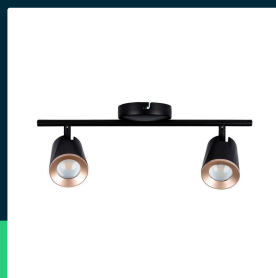

12W LED wall lamp 3000K black

SKU 218255 EAN 3800157686518 VT-812

Related products (SKUs): 8254, 8255, 8256, 8257, 218254, 218256, 218257

TECHNICAL SPECIFICATION

Power	10W	CRI	80+	Pack width	110mm
Luminous flux (lm)	960 lm	Material	Plastic, metal	Pack height	120mm
Light color	Warm white	Housing color	Black	Master carton	12
Color temperature	3000K	Type	Wall/Ceiling	Quantity per pallet	240
Beam angle	100°	Dimming	NIE	Brand	V-TAC
Voltage	230V	IP rating	IP20	Warranty	3y
SKU	SKU 218255	Rotation	NIE	Certifications	CE, EMC, ROHS
EAN barcode	3800157686518	Ignition time (100%)	0.001s	Efficacy (lm/W)	95 lm/W
Product code	VT-812	Color consistency	<6	ETIM	ECO02892
Energy class	F	On/Off cycles	15000	CN code	8539 51 00
Base	Integrated LED fixture	Operating conditions	-20° +45°	EPREL	1262927
LED module type	SMD	Size	405x100x115mm		
Lifetime	30000h	Mounting size	Base: 100 x L405		
Input voltage	200-240V	Product weight	0,79		
Frequency	50/60Hz	Volume	0,005412		
Power factor	>0,5	Pack length	410mm		

**12W LED wall lamp 3000K black**

SKU 218255 EAN 3800157686518 VT-812

Related products (SKUs): 8254, 8255, 8256, 8257, 218254, 218256, 218257

Product description

- A series of modern wall lamps. Available in elegant and stylish designs
- Adjustable angle
- Available in colors: black, gray and white
- Easy installation