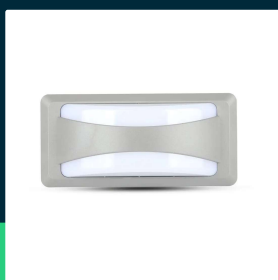

12W Iled bulkhead with softlight 3000K grey body IP65

SKU 218245 EAN 3800157678841 VT-8058

Related products (SKUs): 8245, 8246, 8247, 218246, 218247

TECHNICAL SPECIFICATION

Power	12W	CRI	80+	Pack height	120mm
Equivalent power	45W	Material	PC	Master carton	20
Luminous flux (lm)	1160 lm	Housing color	Grey	Quantity per pallet	480
Light color	Warm white	Type	Wall	Brand	V-TAC
Color temperature	3000K	Dimming	NIE	Warranty	2y
Beam angle	130°	IP rating	IP65	Certifications	CE, EMC, ROHS
Voltage	230V	Rotation	NIE	Efficacy (lm/W)	95 lm/W
SKU	SKU 218245	Ignition time (100%)	0.001s	ETIM	EC002892
EAN barcode	3800157678841	Color consistency	<6	CN code	8539 51 00
Product code	VT-8058	On/Off cycles	15000	EPREL	1200578
Energy class	F	Operating conditions	-20° +45°		
Base	Integrated LED fixture	Size	230x110x76mm		
LED module type	SMD2835	Product weight	0,485		
Lifetime	30000h	Volume	0,002256		
Frequency	50/60Hz	Pack length	230mm		
Power factor	>0,9	Pack width	82mm		

12W lled bulkhead with softlight 3000K grey body IP65

SKU 218245 EAN 3800157678841 VT-8058

Related products (SKUs): 8245, 8246, 8247, 218246, 218247

Product description

- High quality LED chip
- Modern illumination of facades and walls
- IP65 rating
- Light angle Up/Down 130°
- Available light colors 3000K, 4000K and 6000K
- High quality PC body
- Dimensions 230x110x76mm
- Easy installation