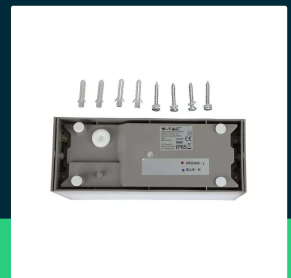

**12W LED up/down outdoor soft light large 3000K grey body IP65**

SKU 218242 EAN 3800157678797 VT-8057

Related products (SKUs): 8242, 8243, 8244, 218243, 218244

**TECHNICAL SPECIFICATION**

Power	12W	CRI	80+	Pack height	110mm
Luminous flux (lm)	1150 lm	Material	PC	Master carton	20
Light color	Warm white	Housing color	Grey	Quantity per pallet	420
Color temperature	3000K	Type	Wall	Brand	V-TAC
Beam angle	92°	Dimming	NIE	Warranty	2y
Voltage	230V	IP rating	IP65	Certifications	CE, EMC, ROHS
SKU	SKU 218242	Rotation	NIE	Efficacy (lm/W)	95 lm/W
EAN barcode	3800157678797	Ignition time (100%)	0.001s	ETIM	ECO02892
Product code	VT-8057	Color consistency	<6	CN code	8539 51 00
Series	Wall sconces	On/Off cycles	15000	EPREL	1200576
Energy class	F	Operating conditions	-20° +45°		
Base	Integrated LED fixture	Size	230x100x90mm		
LED module type	SMD2835	Product weight	0,706		
Lifetime	30000h	Volume	0,00264		
Frequency	50/60Hz	Pack length	240mm		
Power factor	>0,9	Pack width	100mm		

**12W LED up/down outdoor soft light large 3000K grey body IP65**

SKU 218242    EAN 3800157678797    VT-8057

Related products (SKUs): 8242, 8243, 8244, 218243, 218244

## Product description

- High quality LED chip
- Modern illumination of facades and walls
- IP65 rating
- Light angle Up/Down 90°
- Available light colors 3000K, 4000K and 6000K
- High quality PC body
- Available versions 6W and 12W
- Dimensions 230x100x90mm
- Easy installation